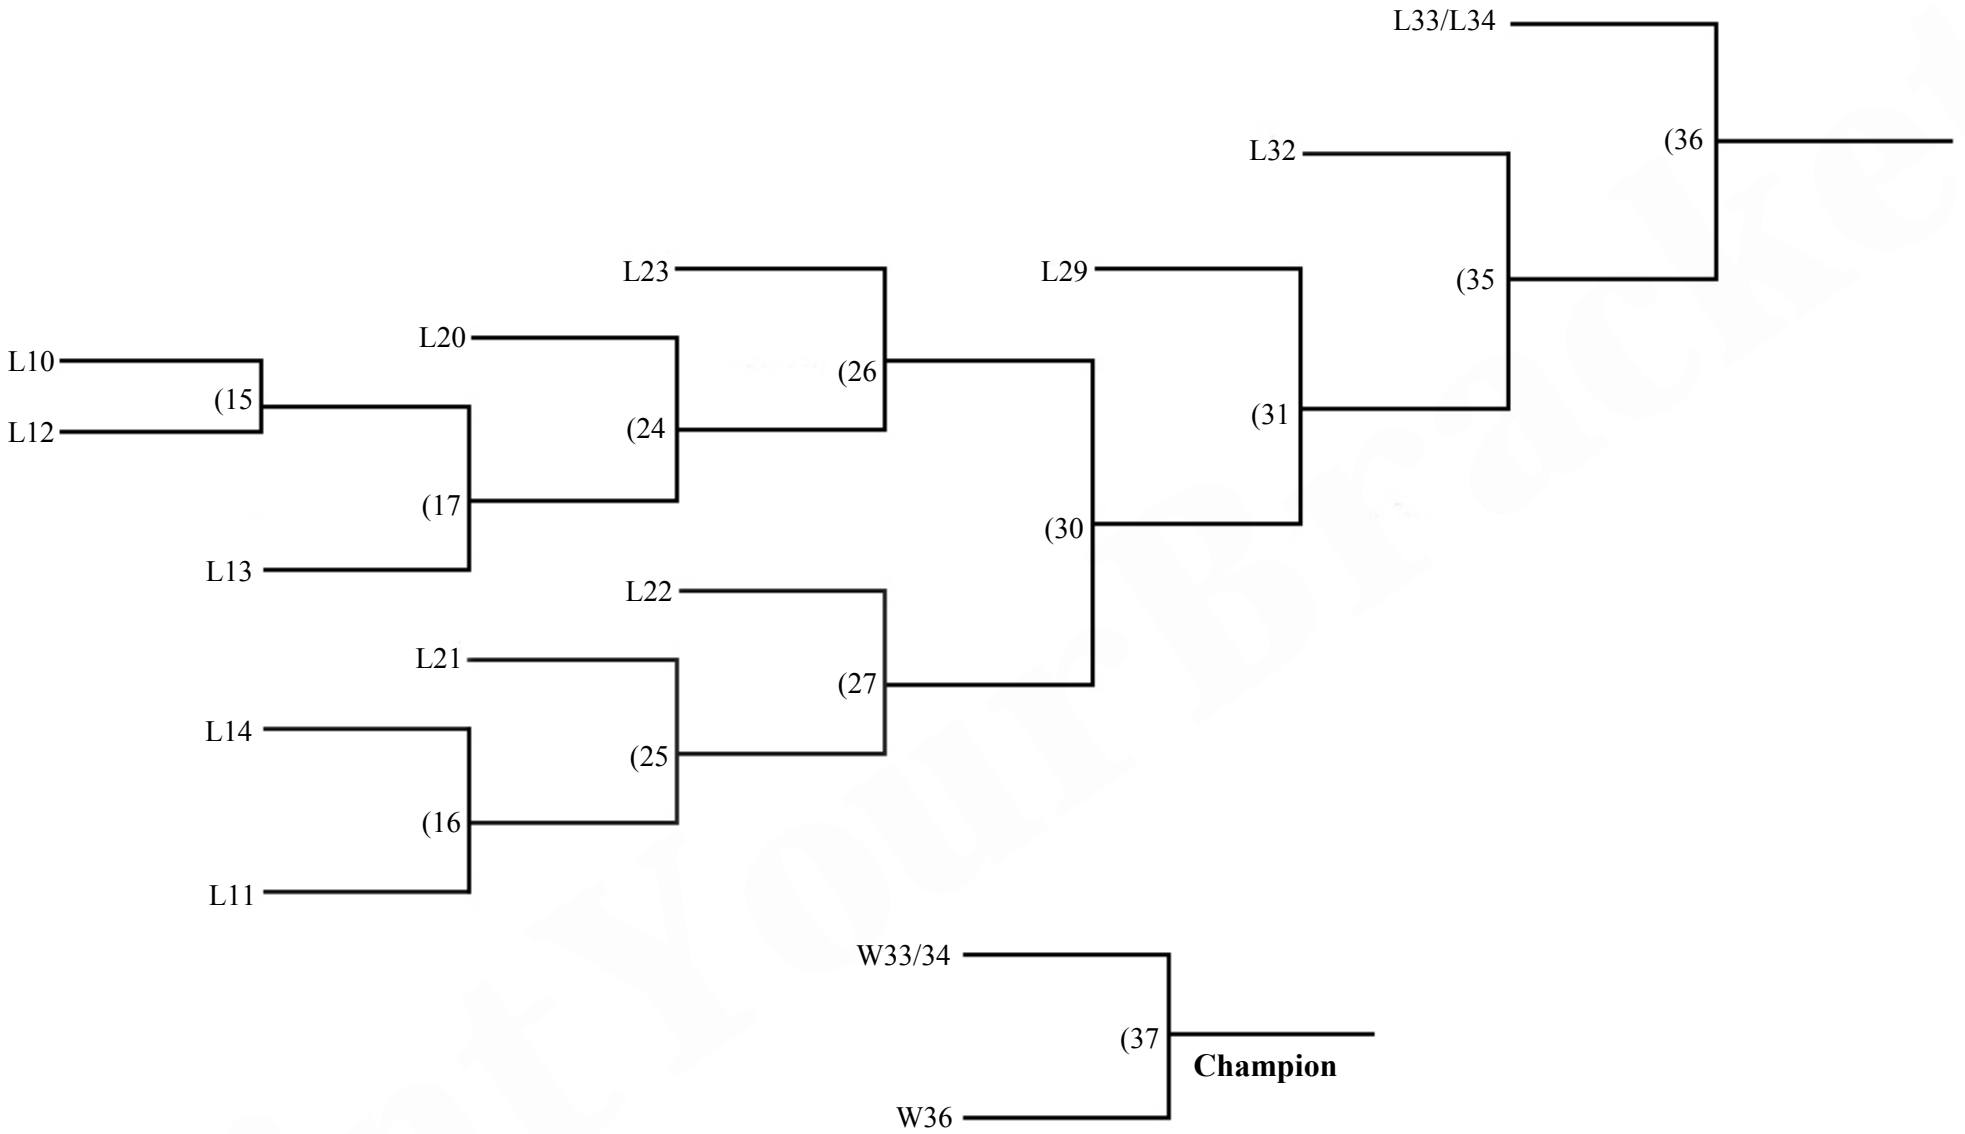

Winner's Bracket

# 13 Team Triple Elimination

Loser's Bracket 2

Winner of Game 36 must beat the Winner of game 33/34 either 2 or 3 times based on the number of losses they have.