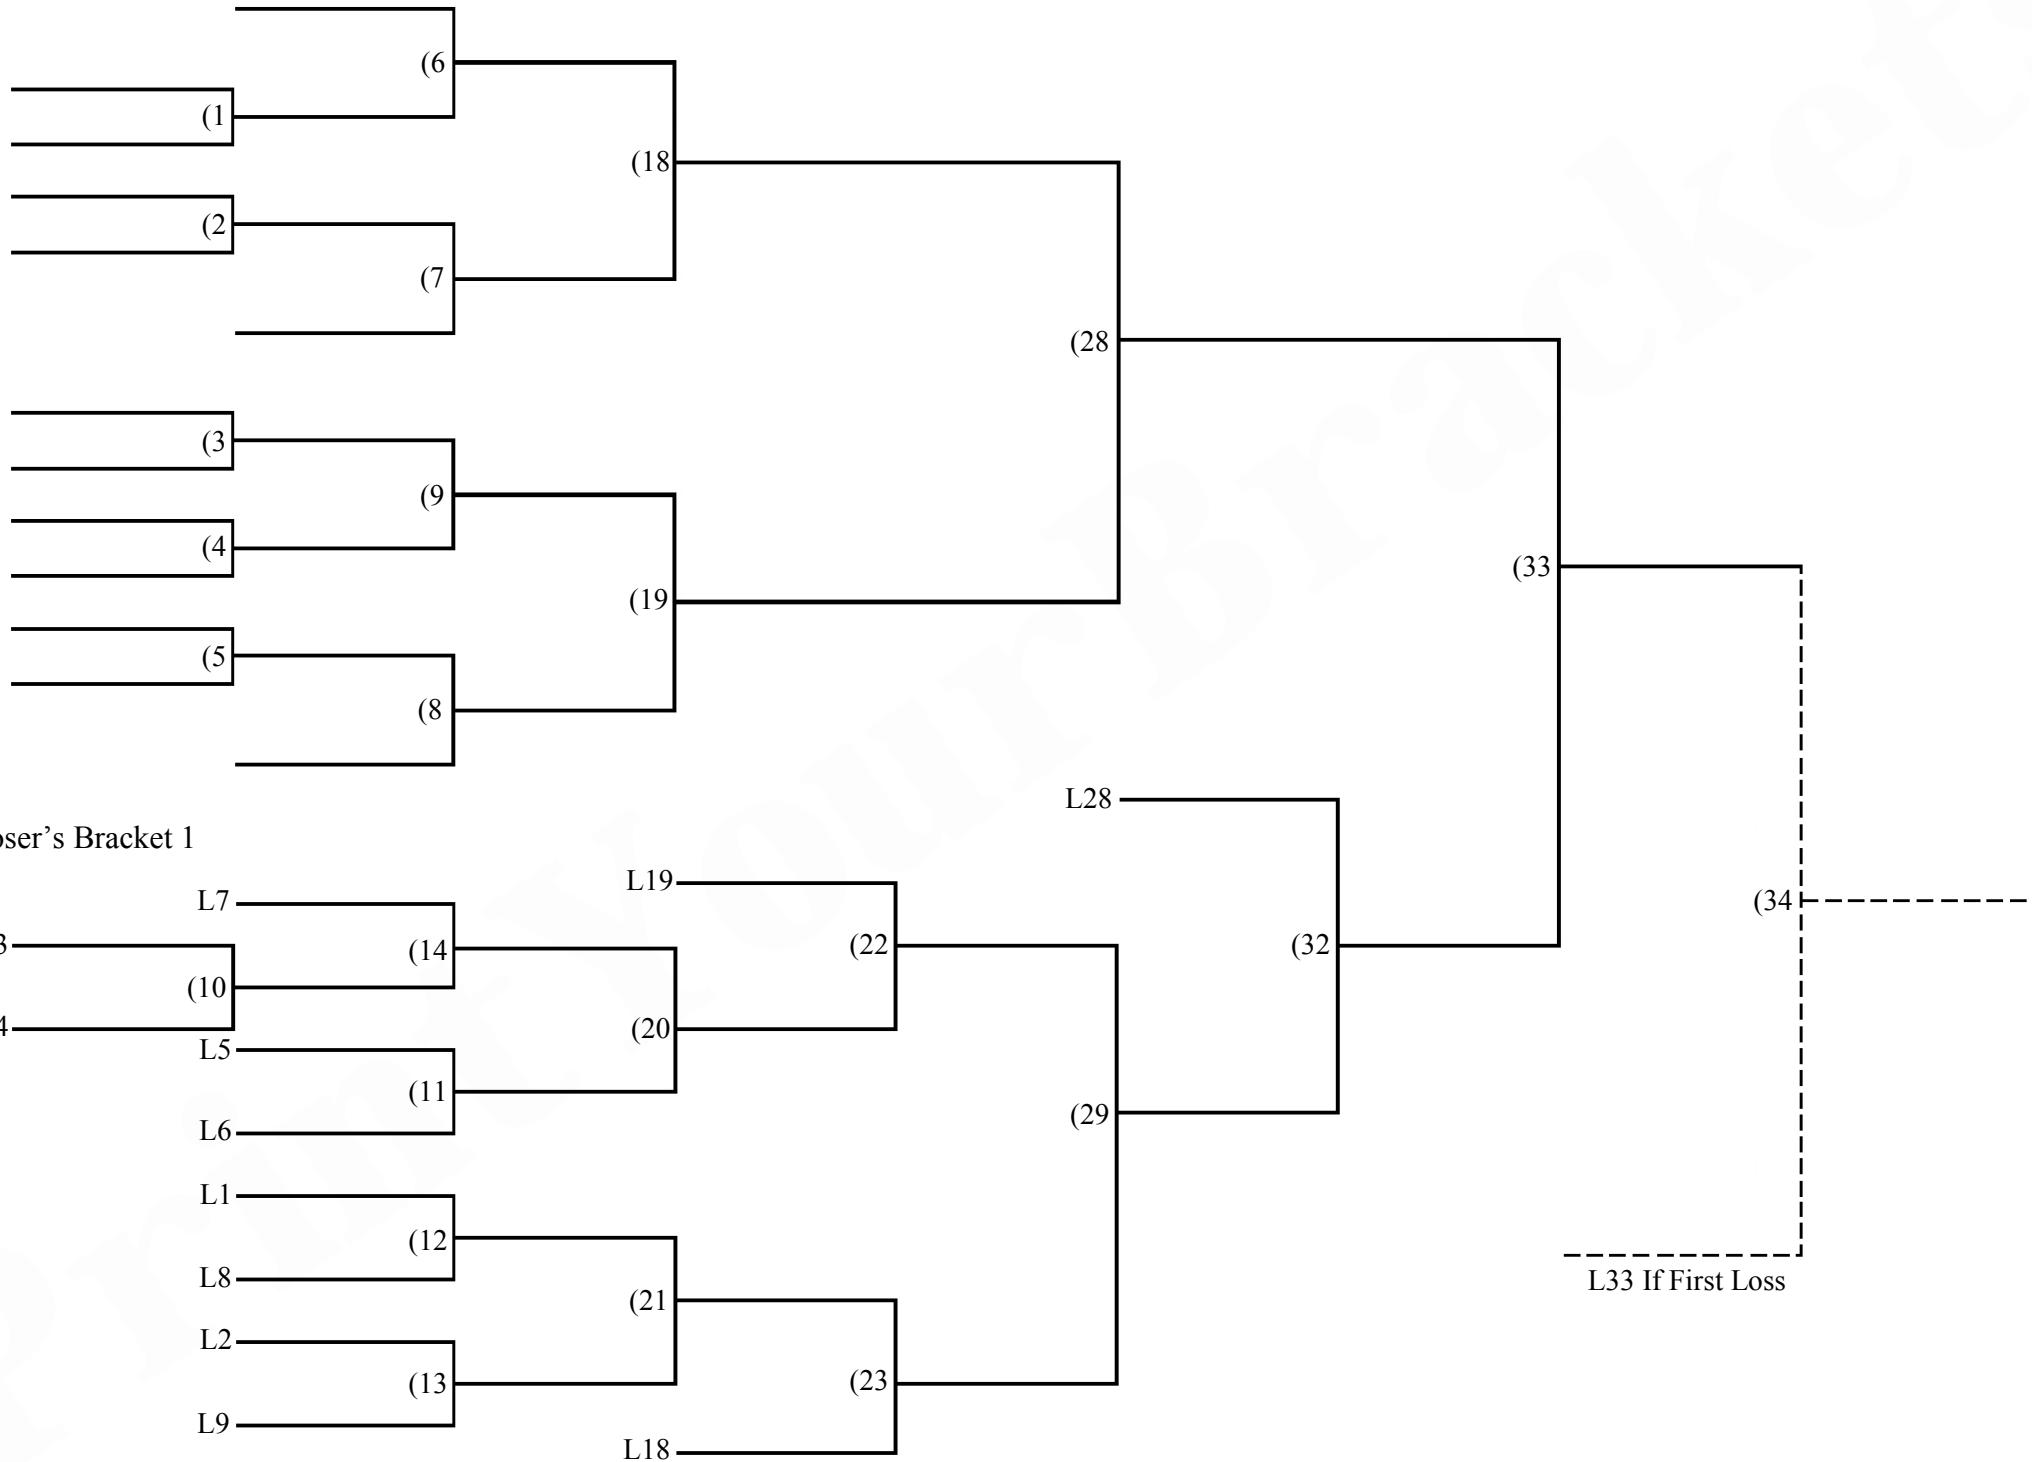

Winner's Bracket

# 13 Team Triple Elimination

Loser's Bracket 2

Winner of Game 36 must beat the Winner of game 33/34 either 2 or 3 times based on the number of losses they have.