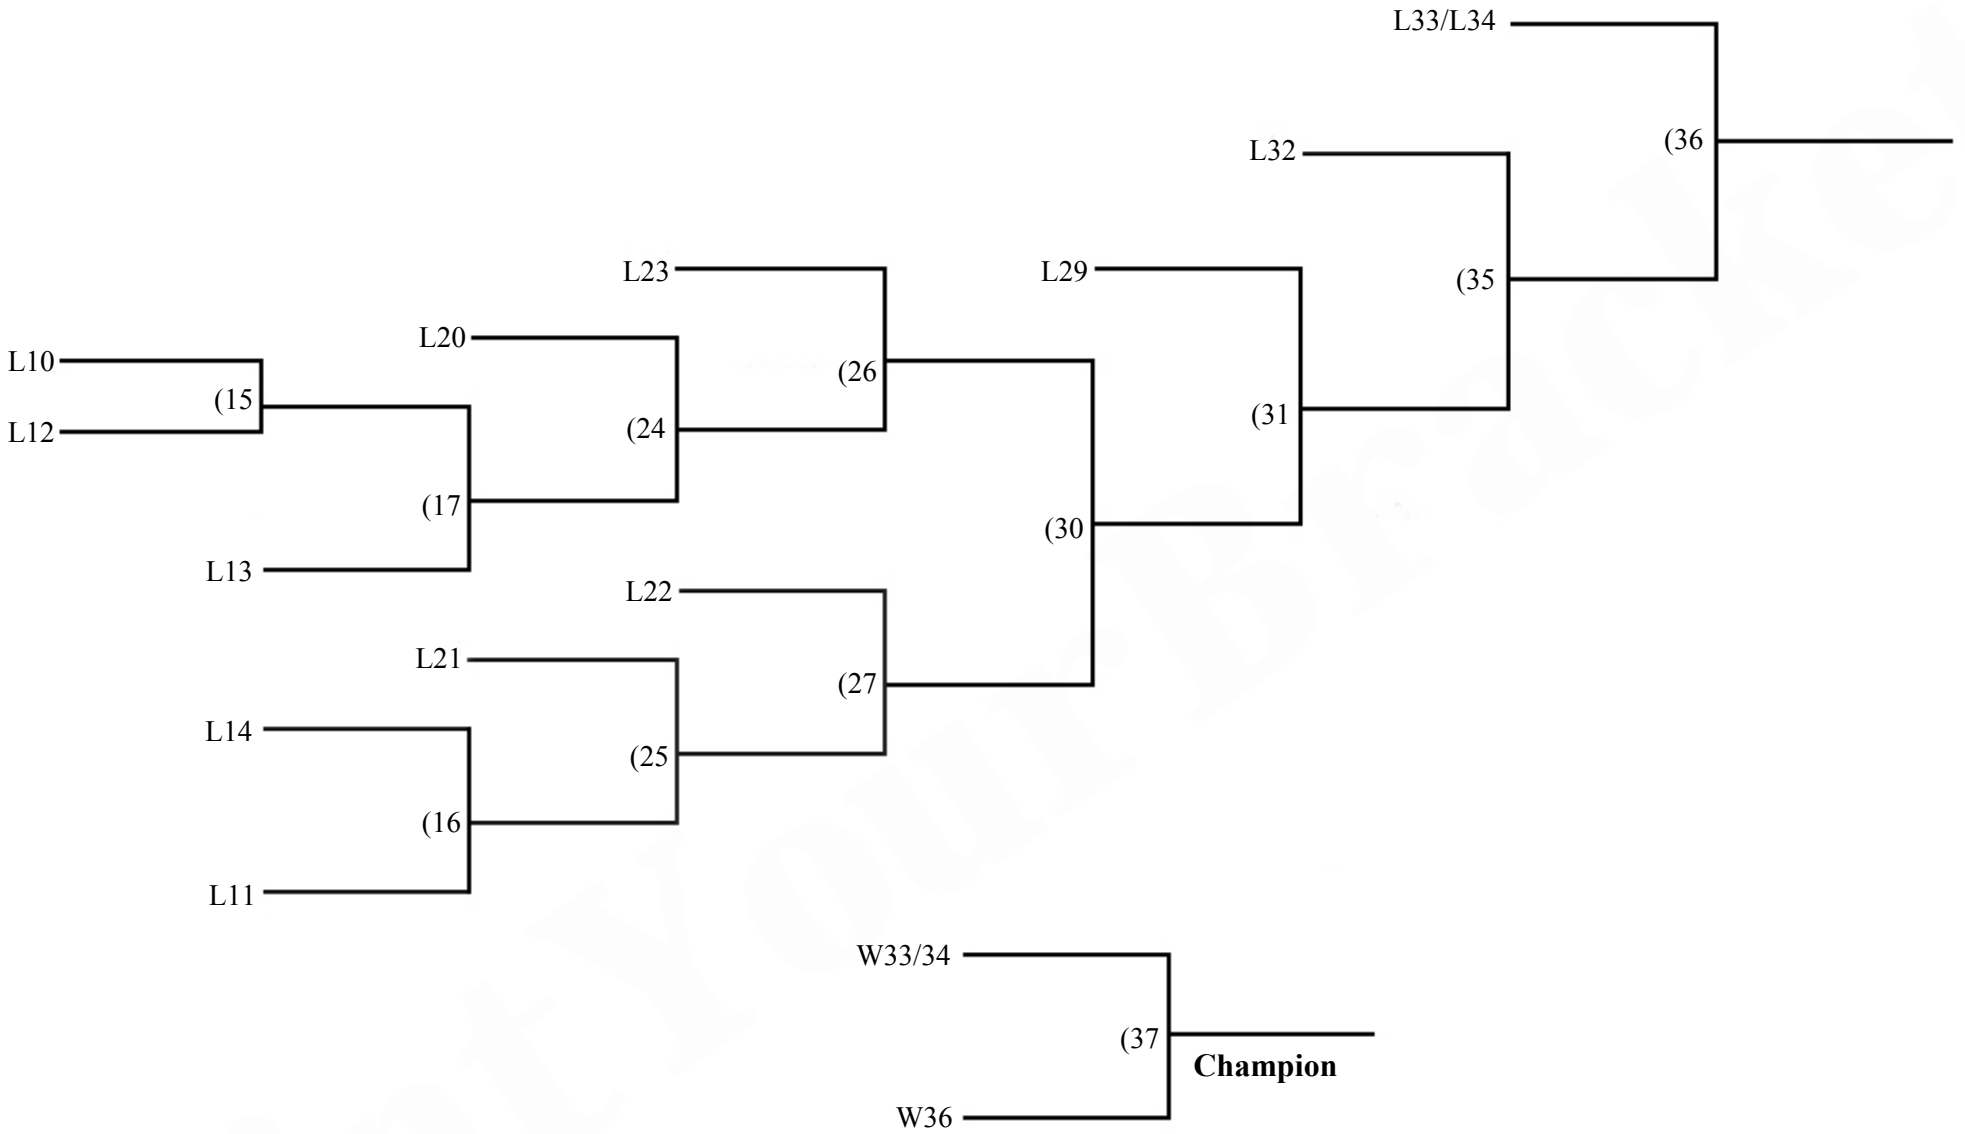

Winner's Bracket

13 Team Triple Elimination

Loser's Bracket 2

Winner of Game 36 must beat the Winner of game 33/34 either 2 or 3 times based on the number of losses they have.