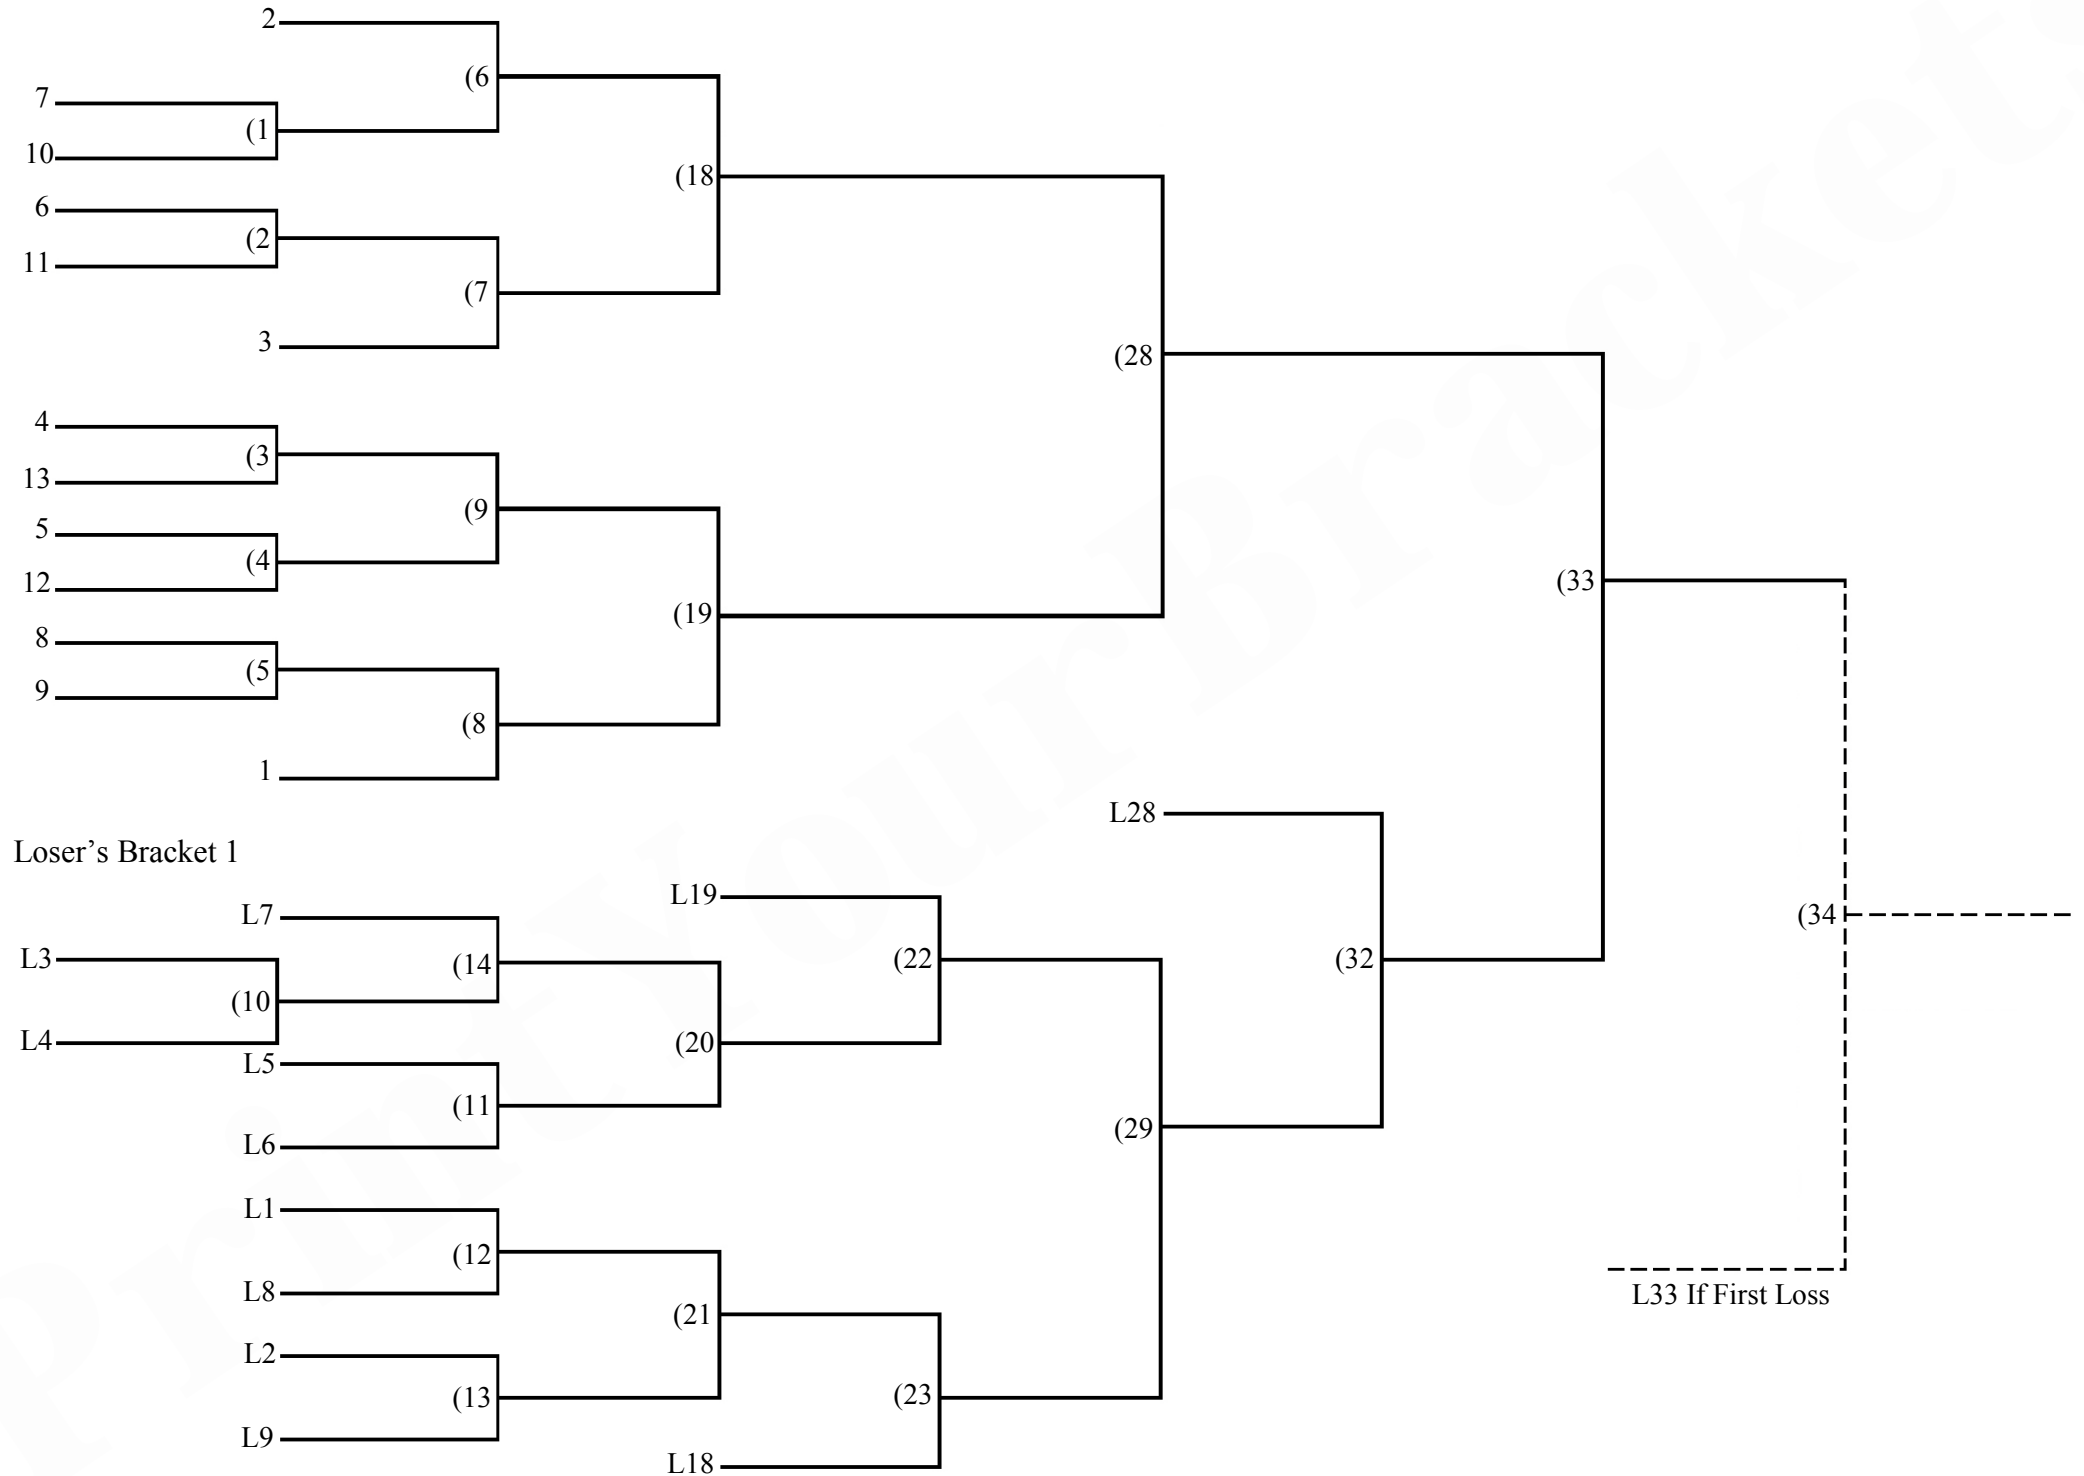

Winner's Bracket

13 Team Triple Elimination

Loser's Bracket 2

Winner of Game 36 must beat the Winner of game 33/34 either 2 or 3 times based on the number of losses they have.