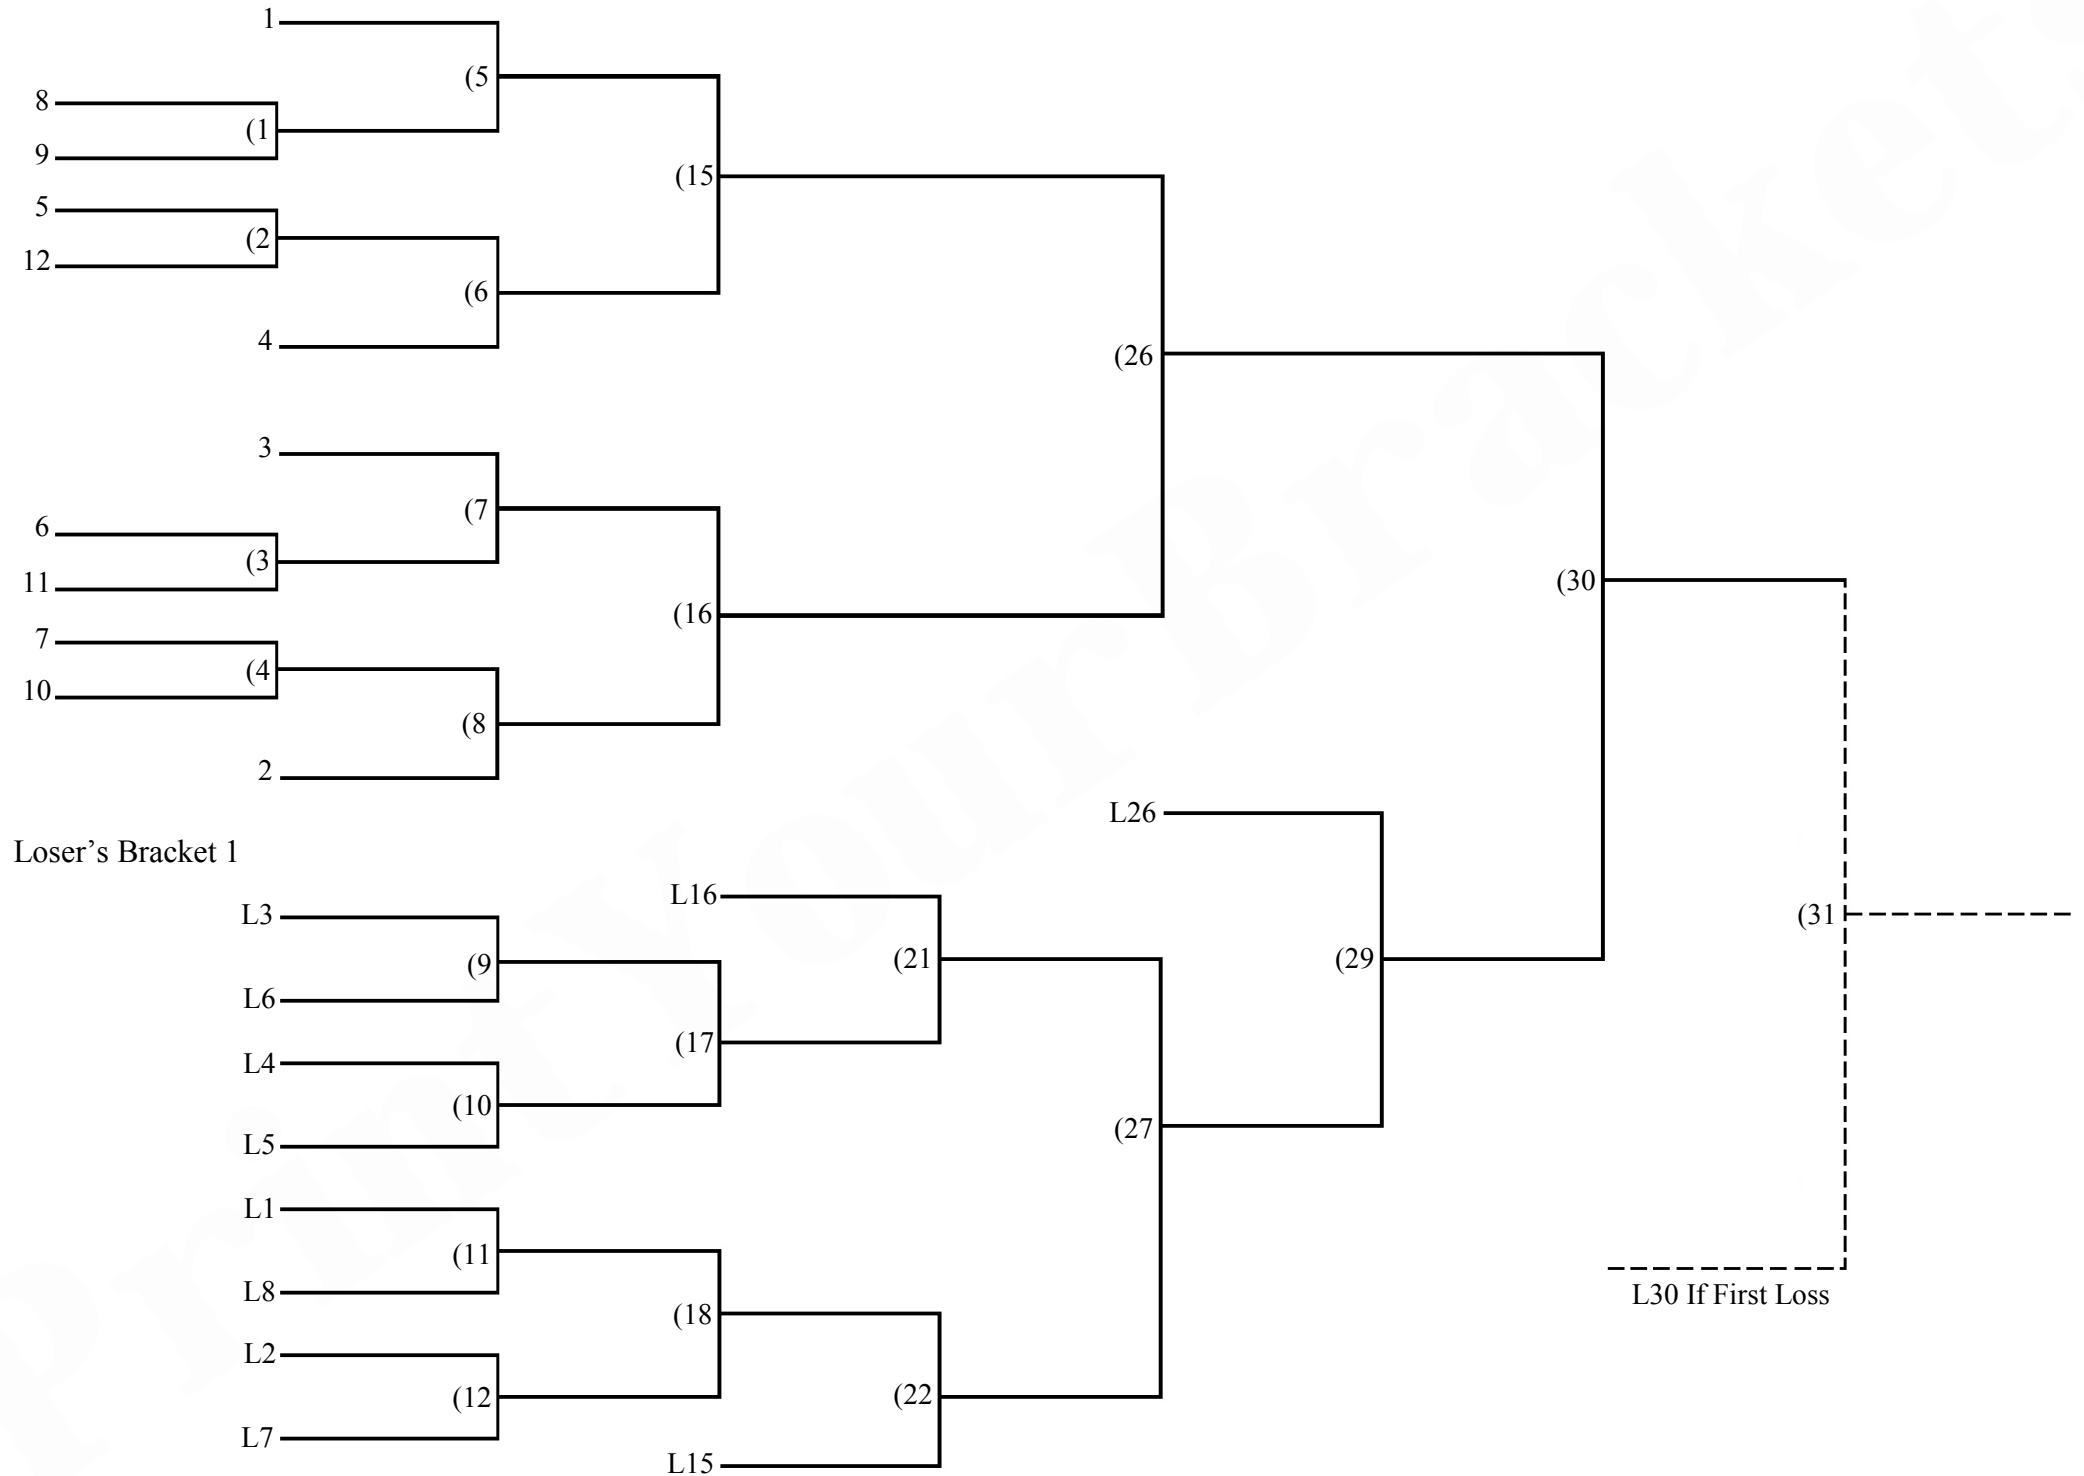

Winner's Bracket

# 12 Team Triple Elimination

Loser's Bracket 2

Winner of Game 33 must beat the Winner of game 30/31 either 2 or 3 times based on the number of losses they have.