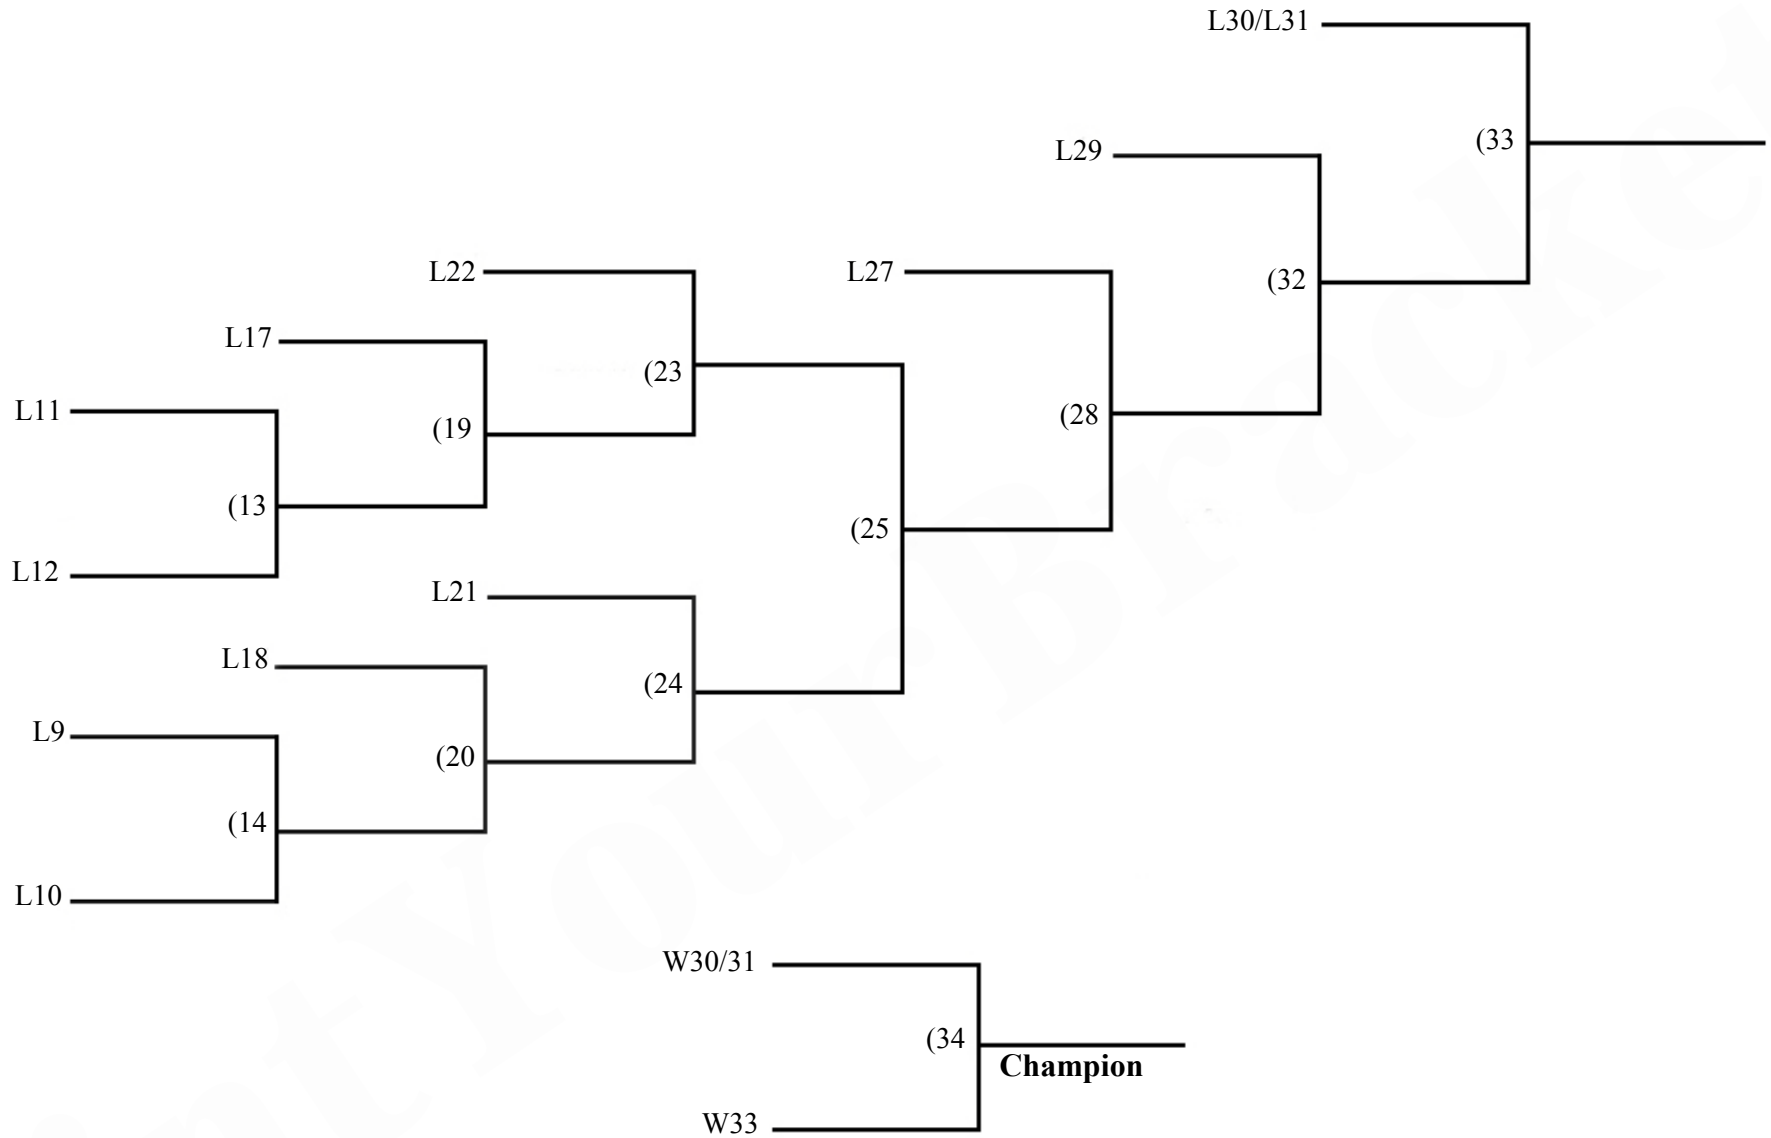

Winner's Bracket

# 12 Team Triple Elimination

Loser's Bracket 2

Winner of Game 33 must beat the Winner of game 30/31 either 2 or 3 times based on the number of losses they have.