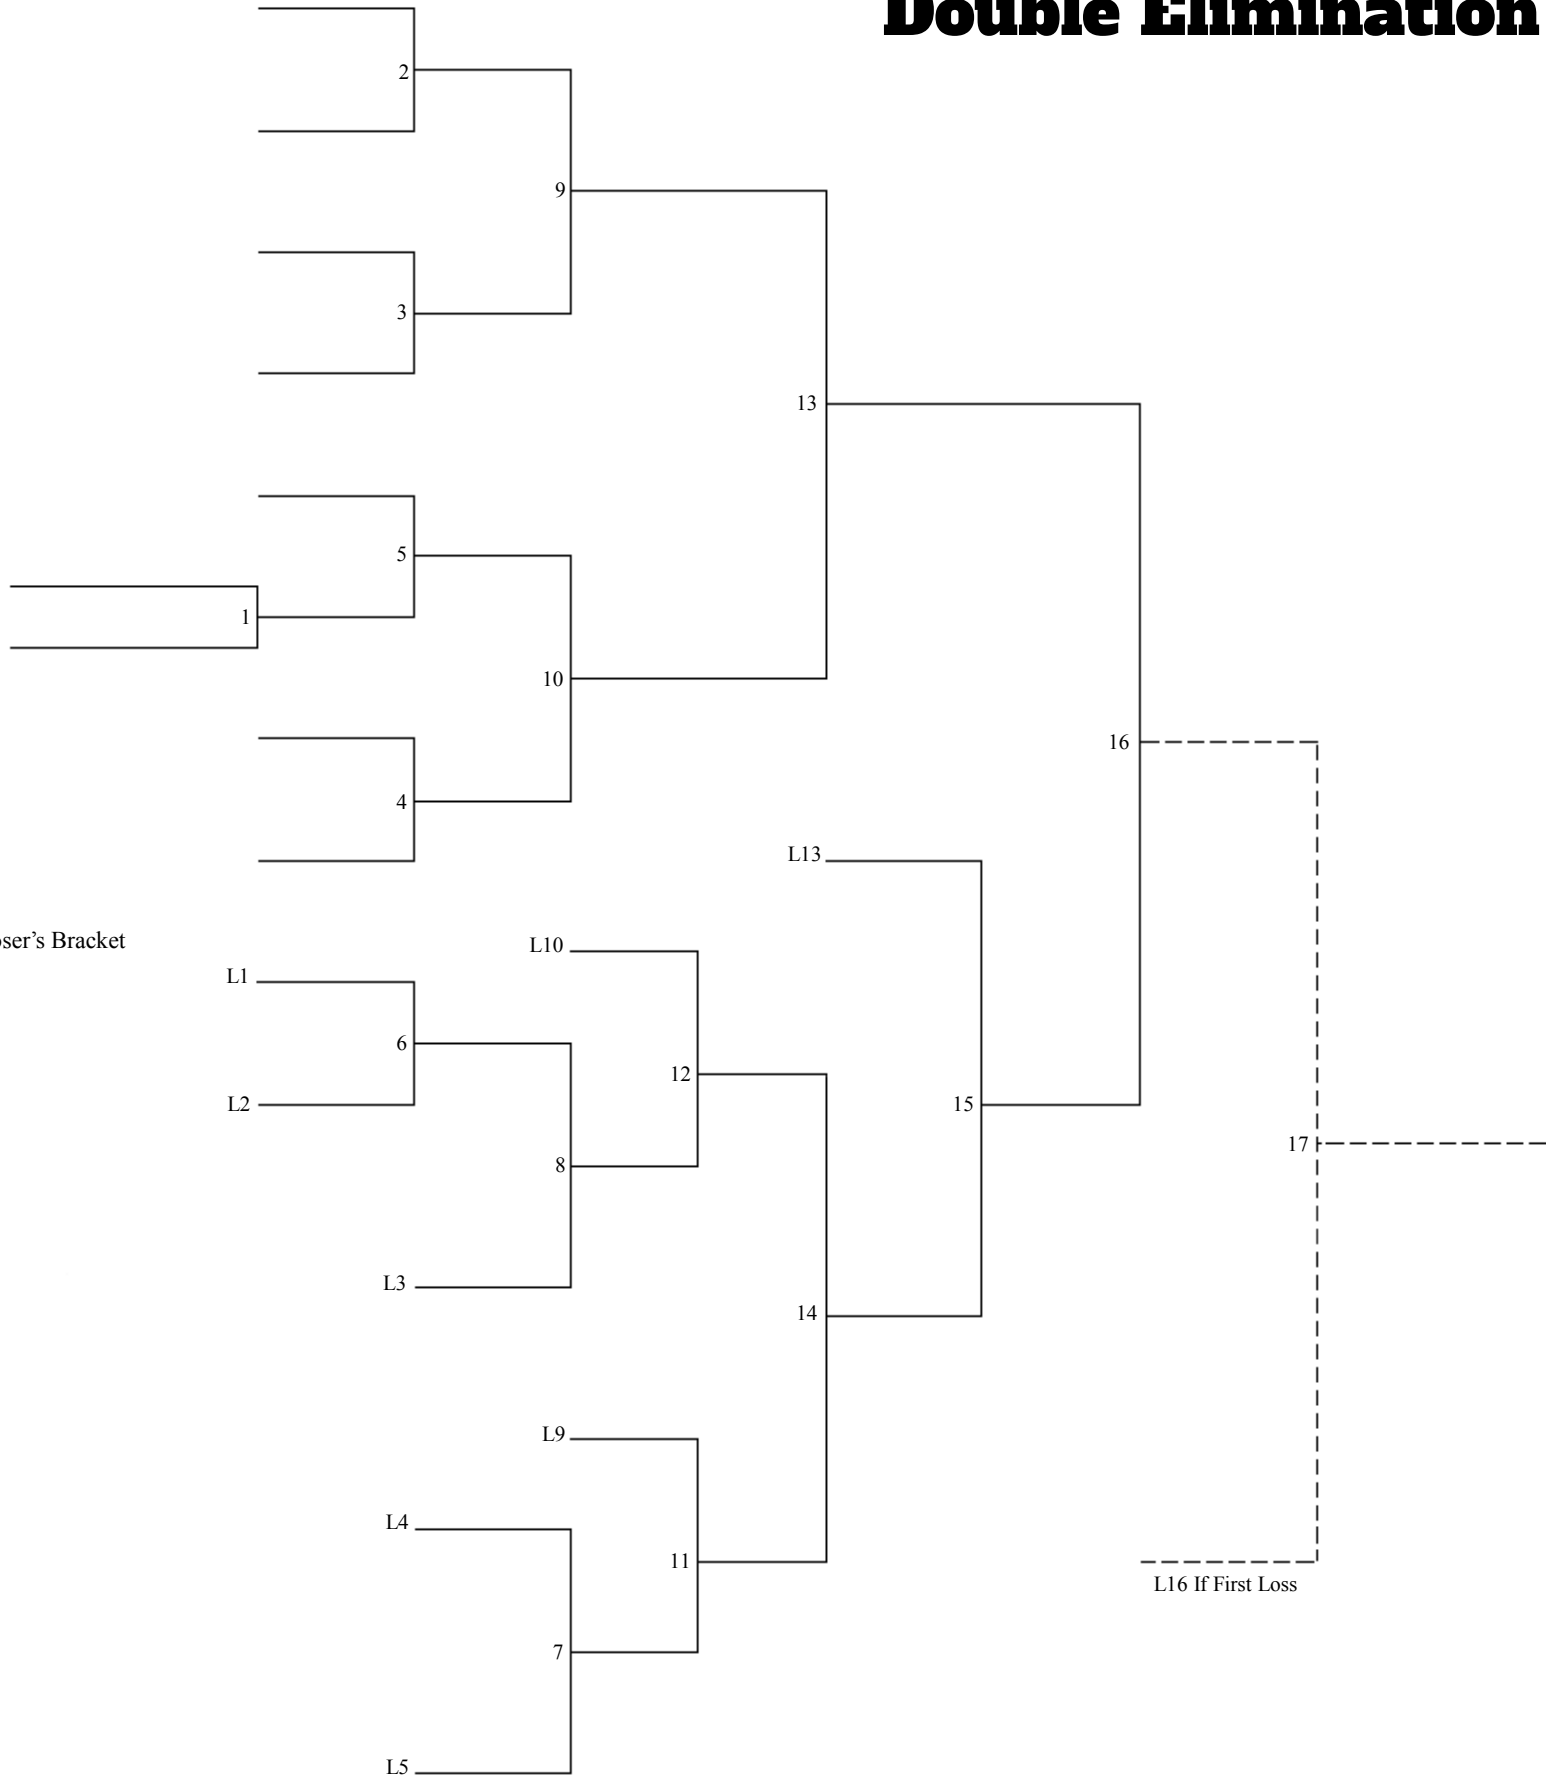

9 Team Double Elimination

Loser's Bracket