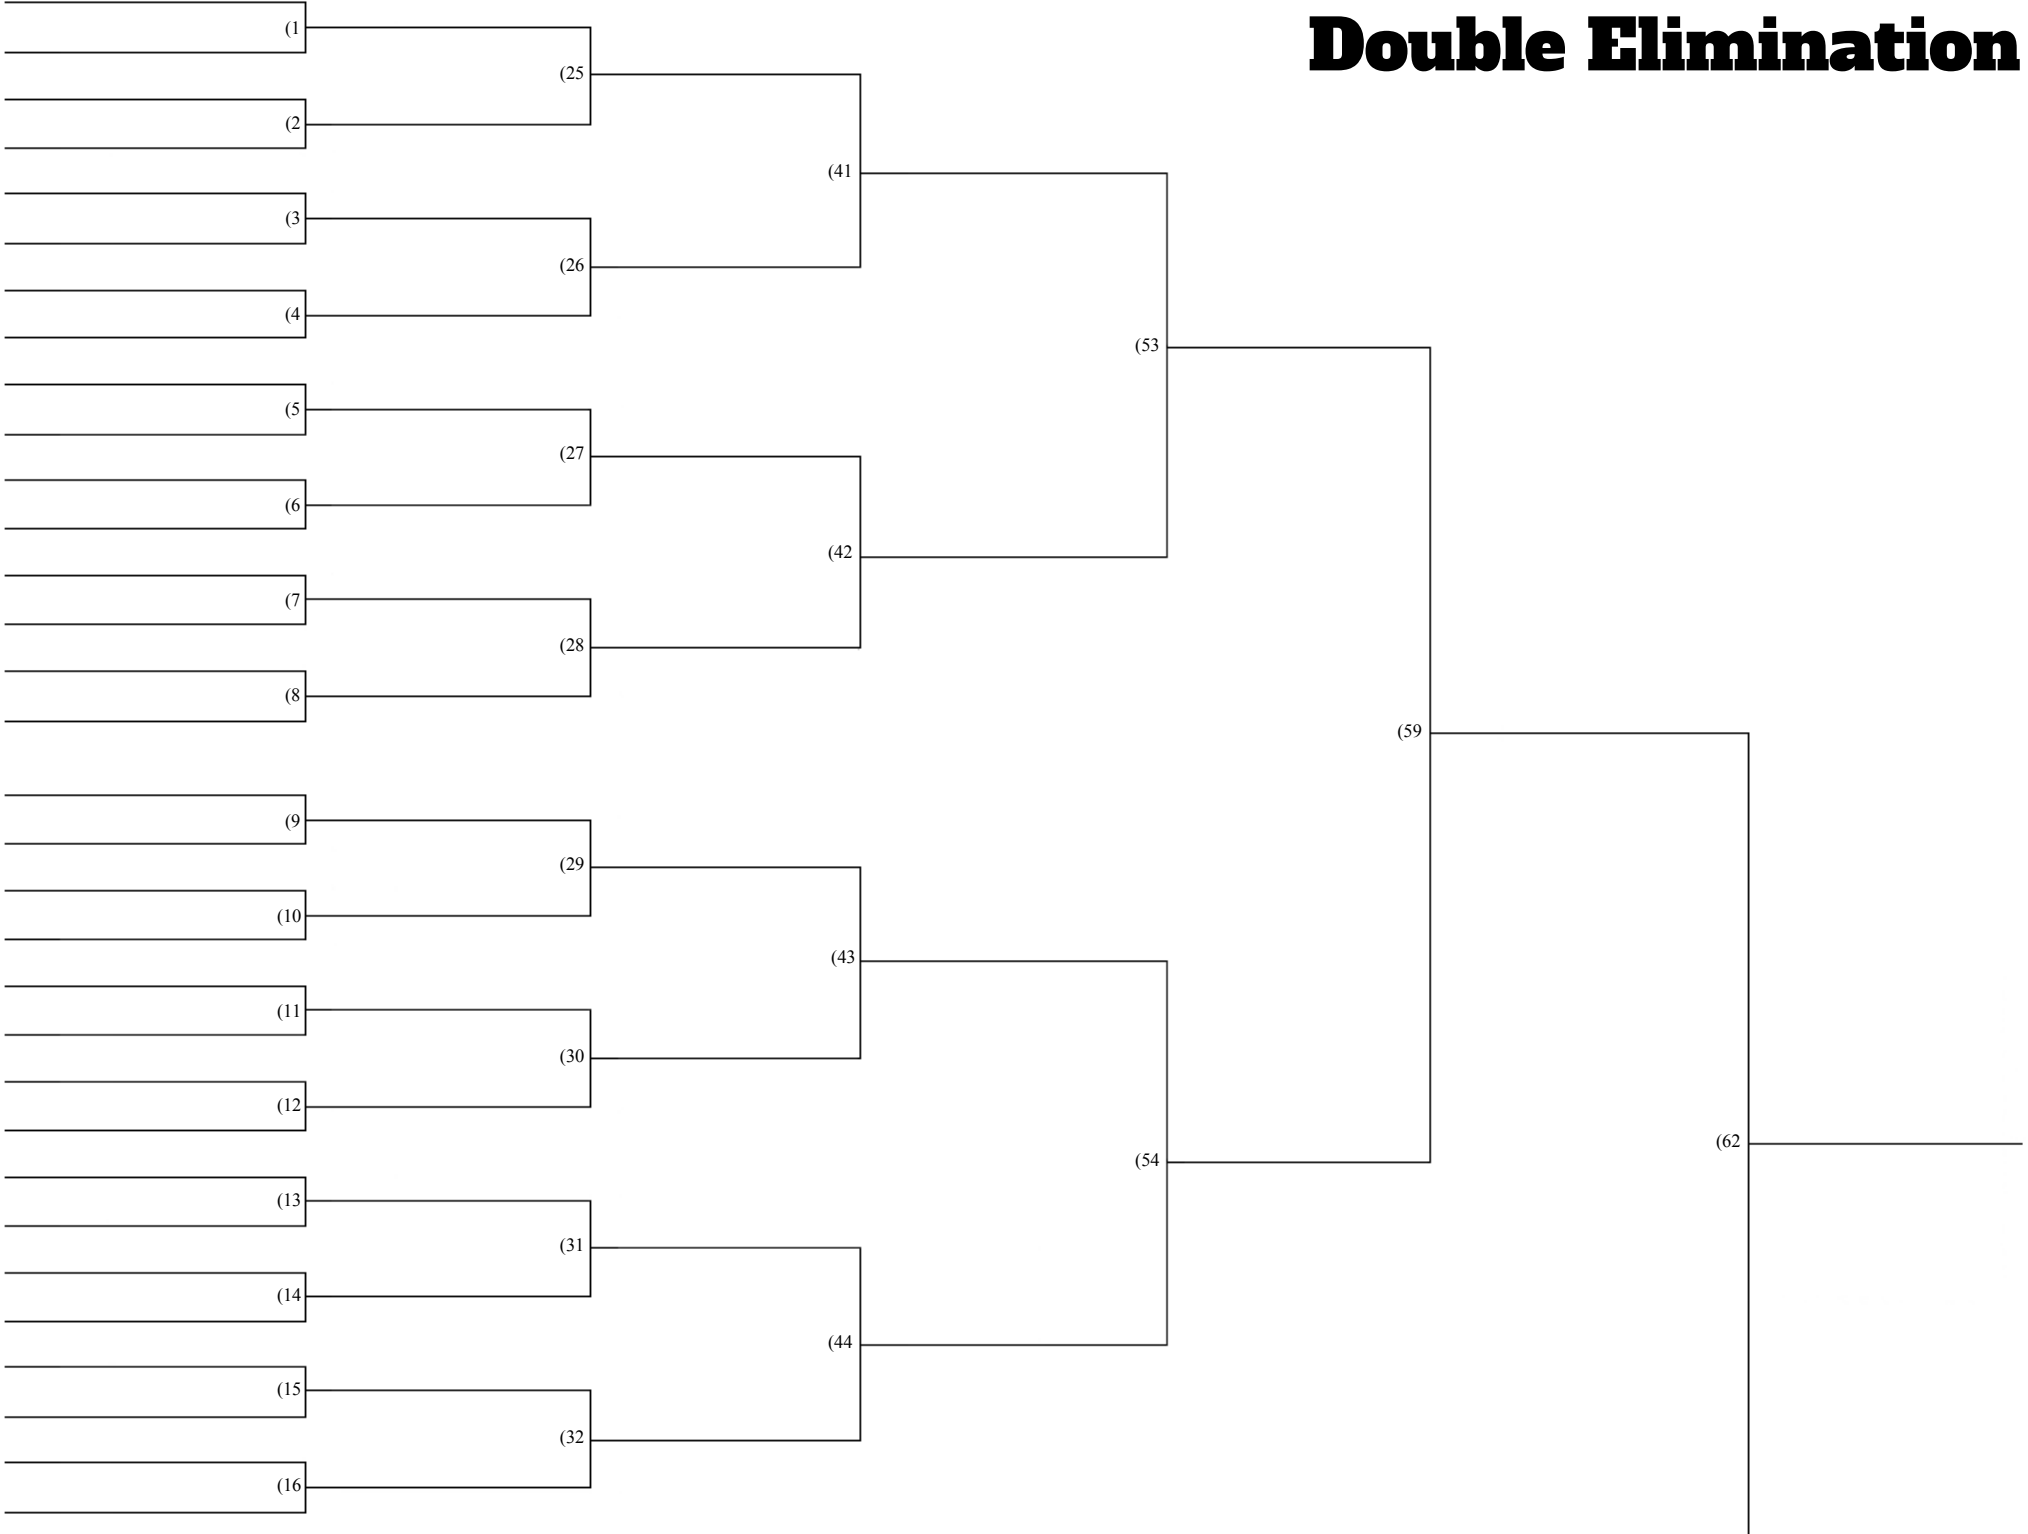

# 32 Team Double Elimination

Loser's Bracket