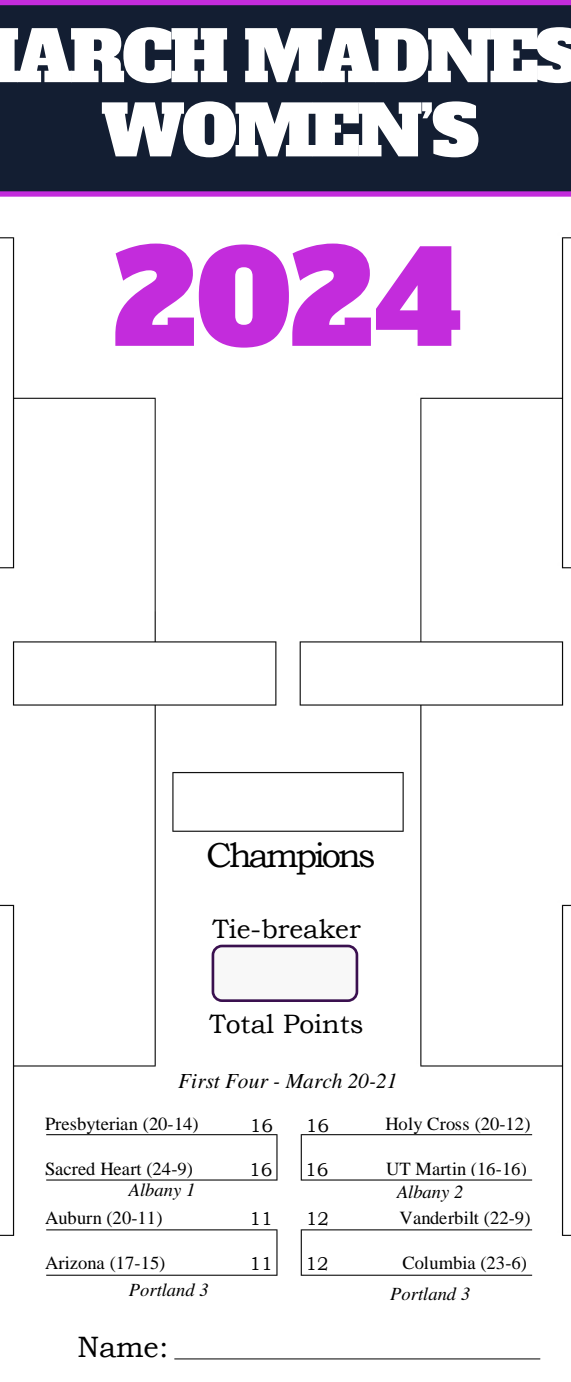

# MARCH MADNESS WOMEN'S

# 2024

- South Carolina (32-0) 1
- 16
- North Carolina (19-12) 8
- Michigan St. (22-8) 9
- Oklahoma (22-9) 5
- FGCU (29-4) 12
- Indiana (24-5) 4
- Fairfield (31-1) 13
- Nebraska (22-11) 6
- Texas A&M (19-12) 11
- Oregon St. (24-7) 3
- Eastern Washington (29-5) 14
- Ole Miss (23-8) 7
- Marquette (23-8) 10
- Notre Dame (26-6) 2
- Kent St. (21-10) 15
- Texas (30-4) 1
- Drexel (19-14) 16
- Alabama (23-9) 8
- Florida St. (23-10) 9
- Utah (22-10) 5
- South Dakota St. (27-5) 12
- Gonzaga (30-3) 4
- UC Irvine (23-8) 13
- Tennessee (19-12) 6
- Green Bay (27-6) 11
- NC State (27-6) 3
- Chattanooga (28-4) 14
- Iowa St. (20-11) 7
- Maryland (19-13) 10
- Stanford (28-5) 2
- Norfolk St. (27-5) 15

*Albany 1*

*Portland 4*

Champions

Tie-breaker

Total Points

First Four - March 20-21

Presbyterian (20-14)	16	16	Holy Cross (20-12)
Sacred Heart (24-9)	16	16	UT Martin (16-16)
<i>Albany 1</i>		<i>Albany 2</i>	
Auburn (20-11)	11	12	Vanderbilt (22-9)
Arizona (17-15)	11	12	Columbia (23-6)
<i>Portland 3</i>		<i>Portland 3</i>	