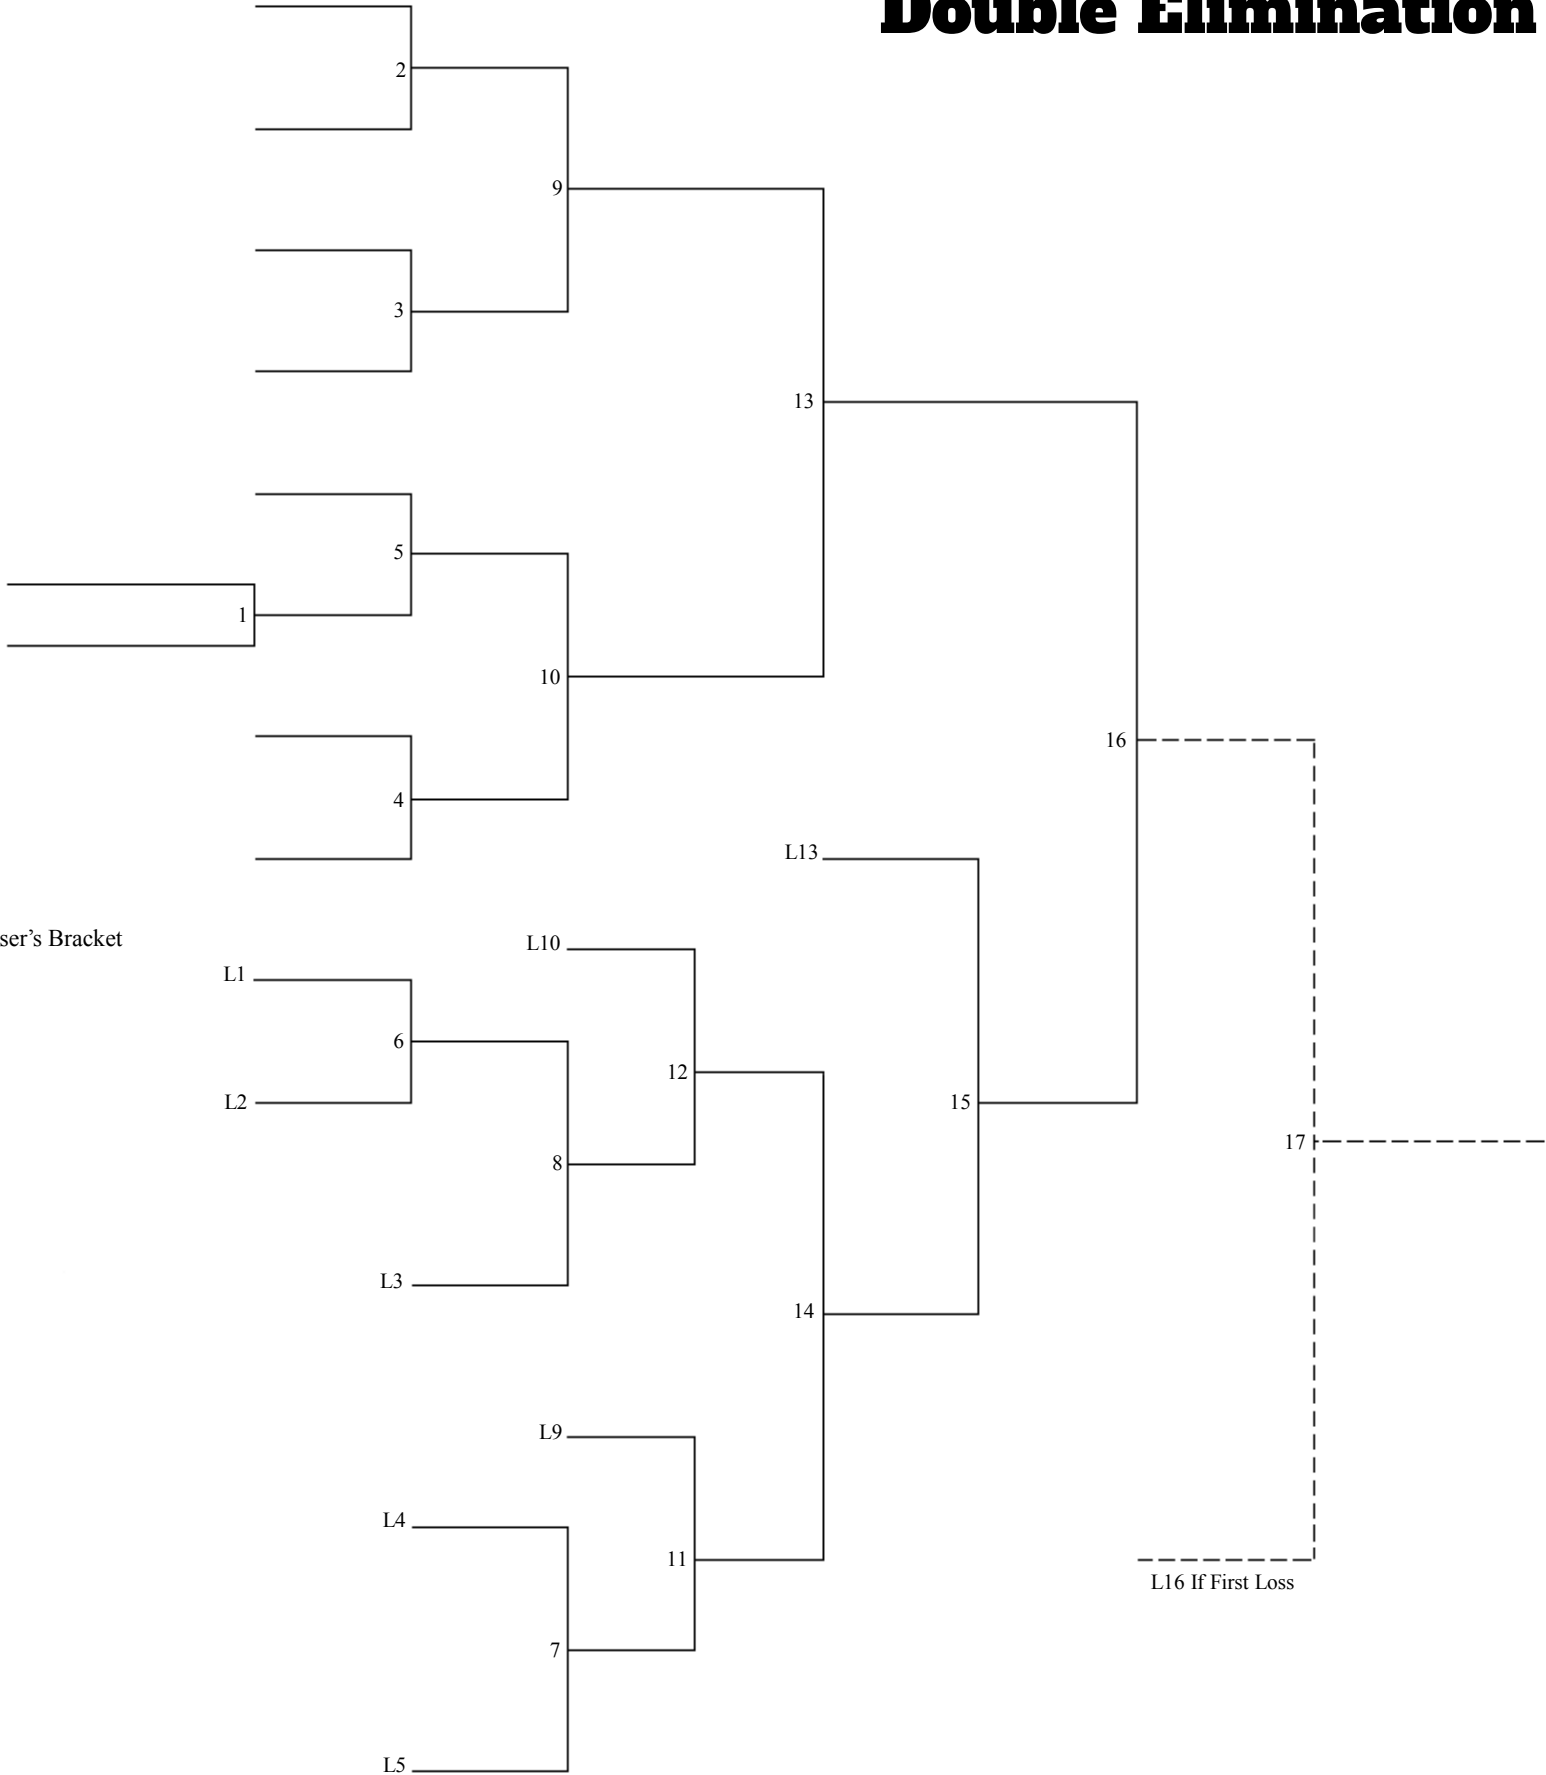

9 Team Double Elimination

Loser's Bracket