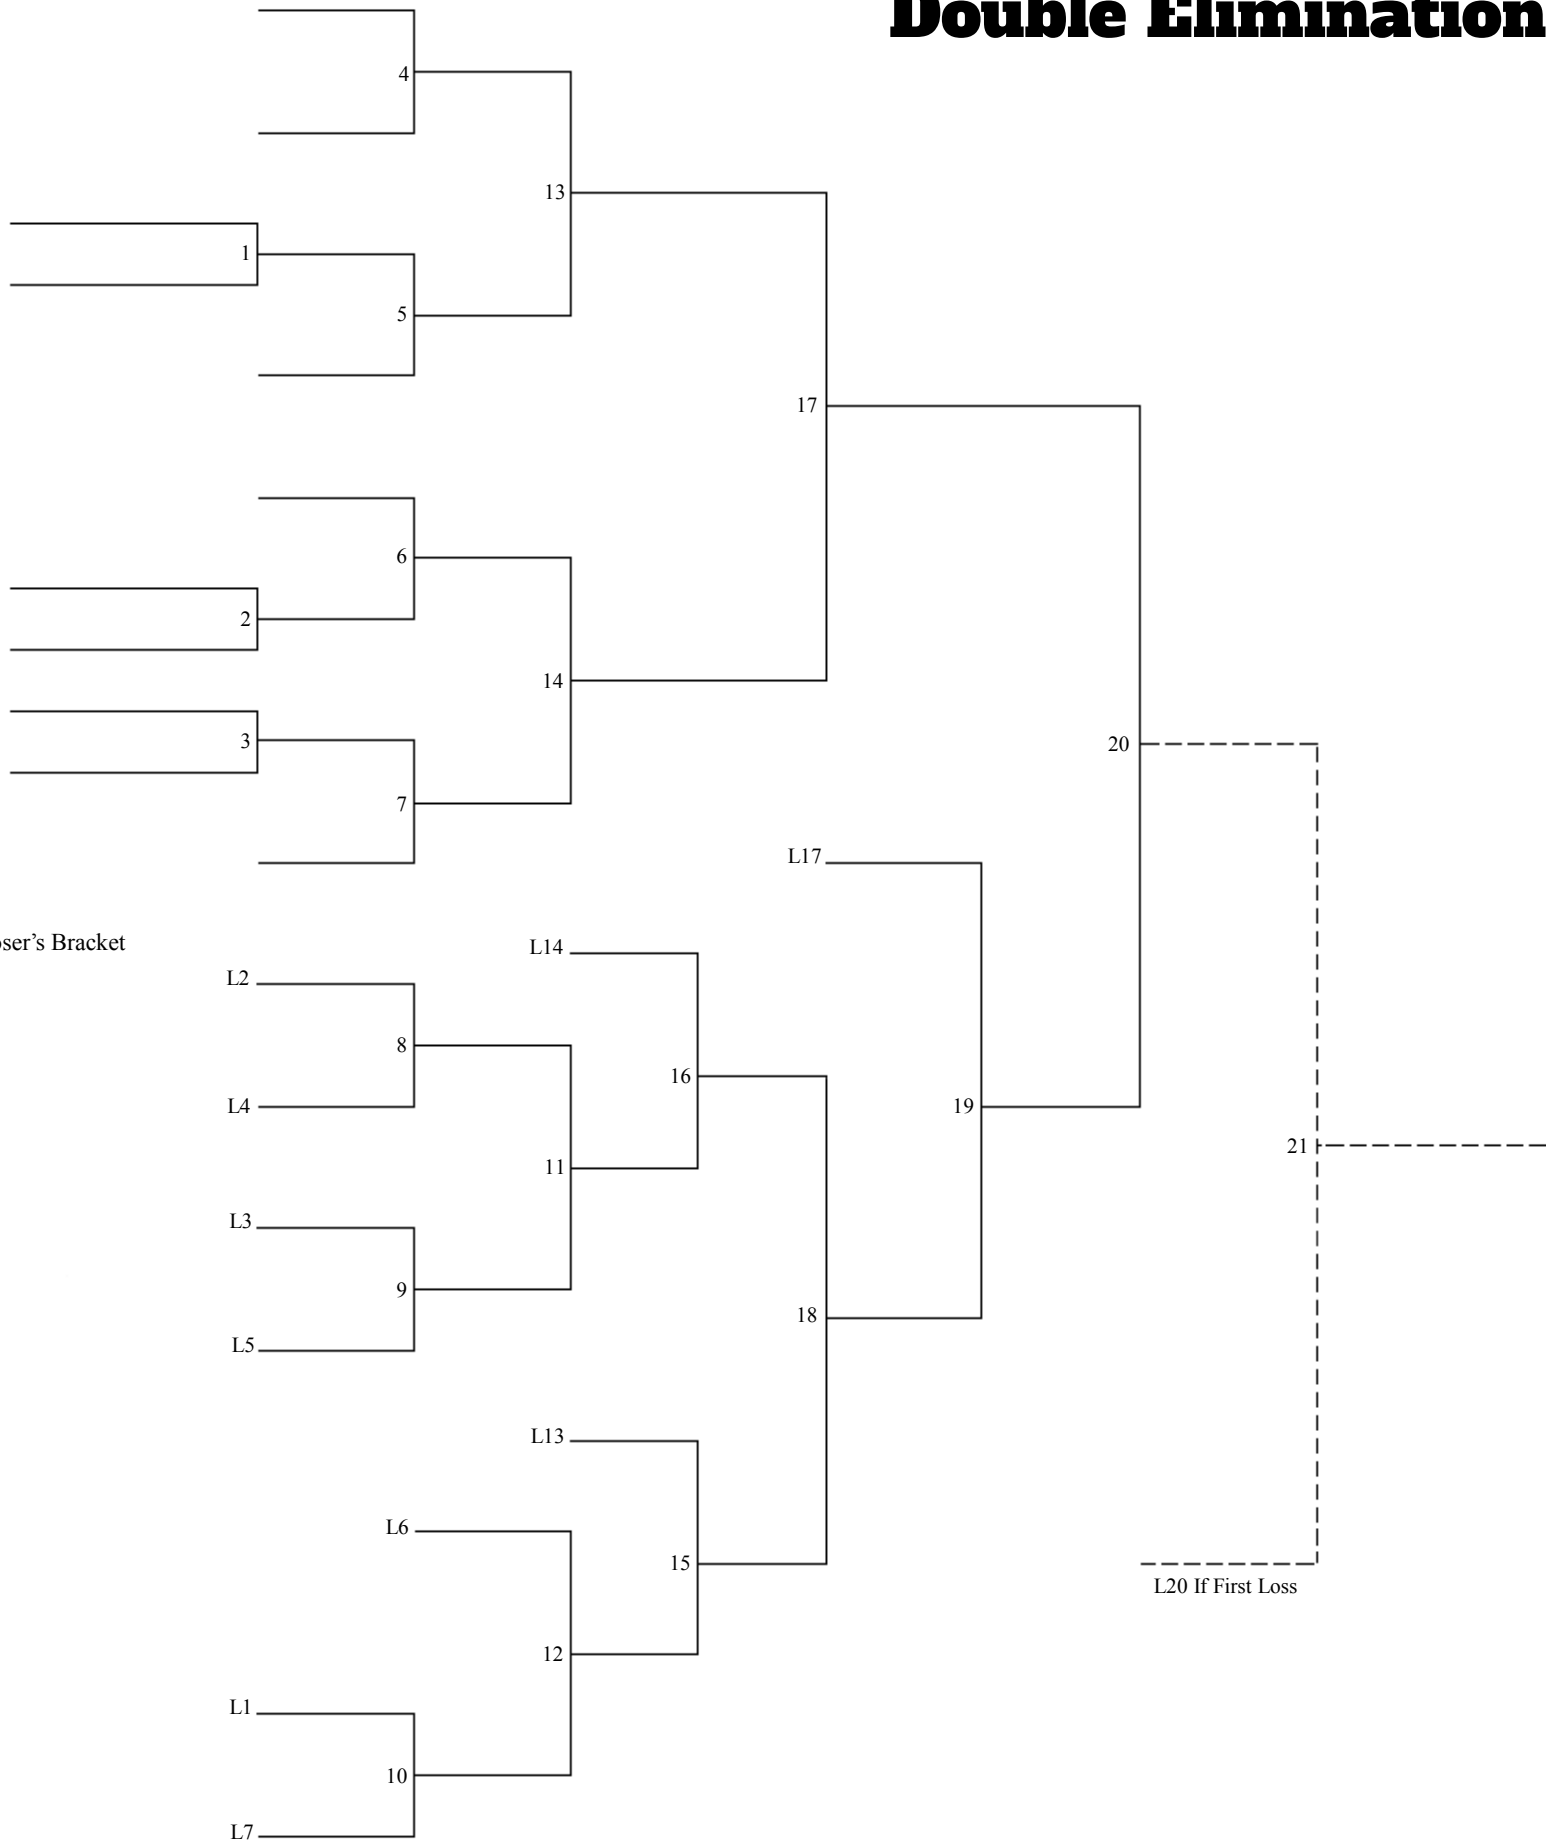

11 Team Double Elimination

L20 If First Loss