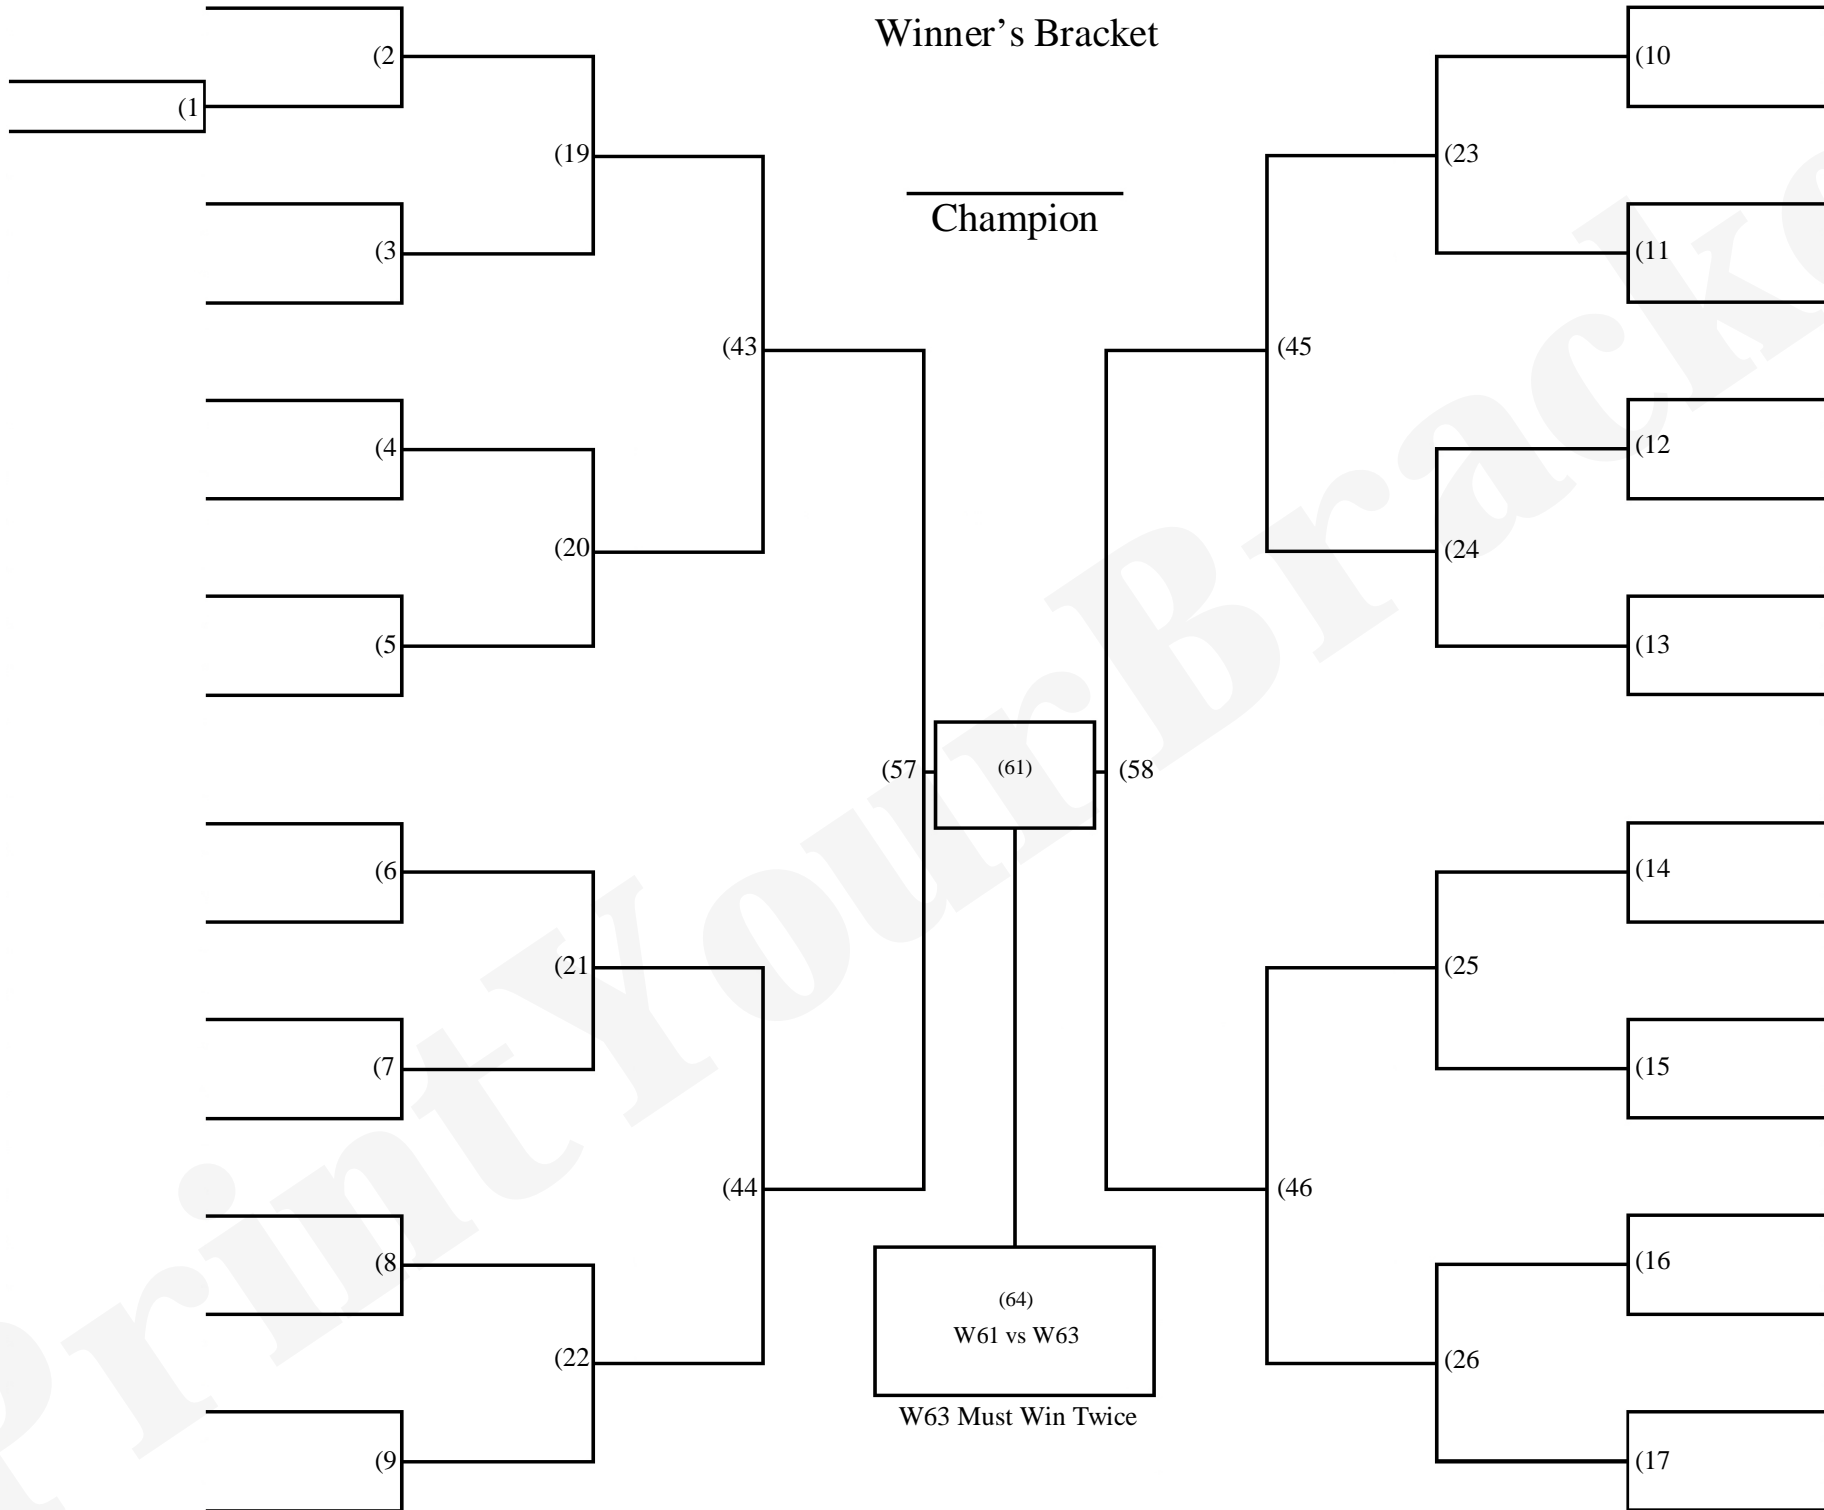

33 Team Double Elimination

Winner's Bracket

Loser's Bracket