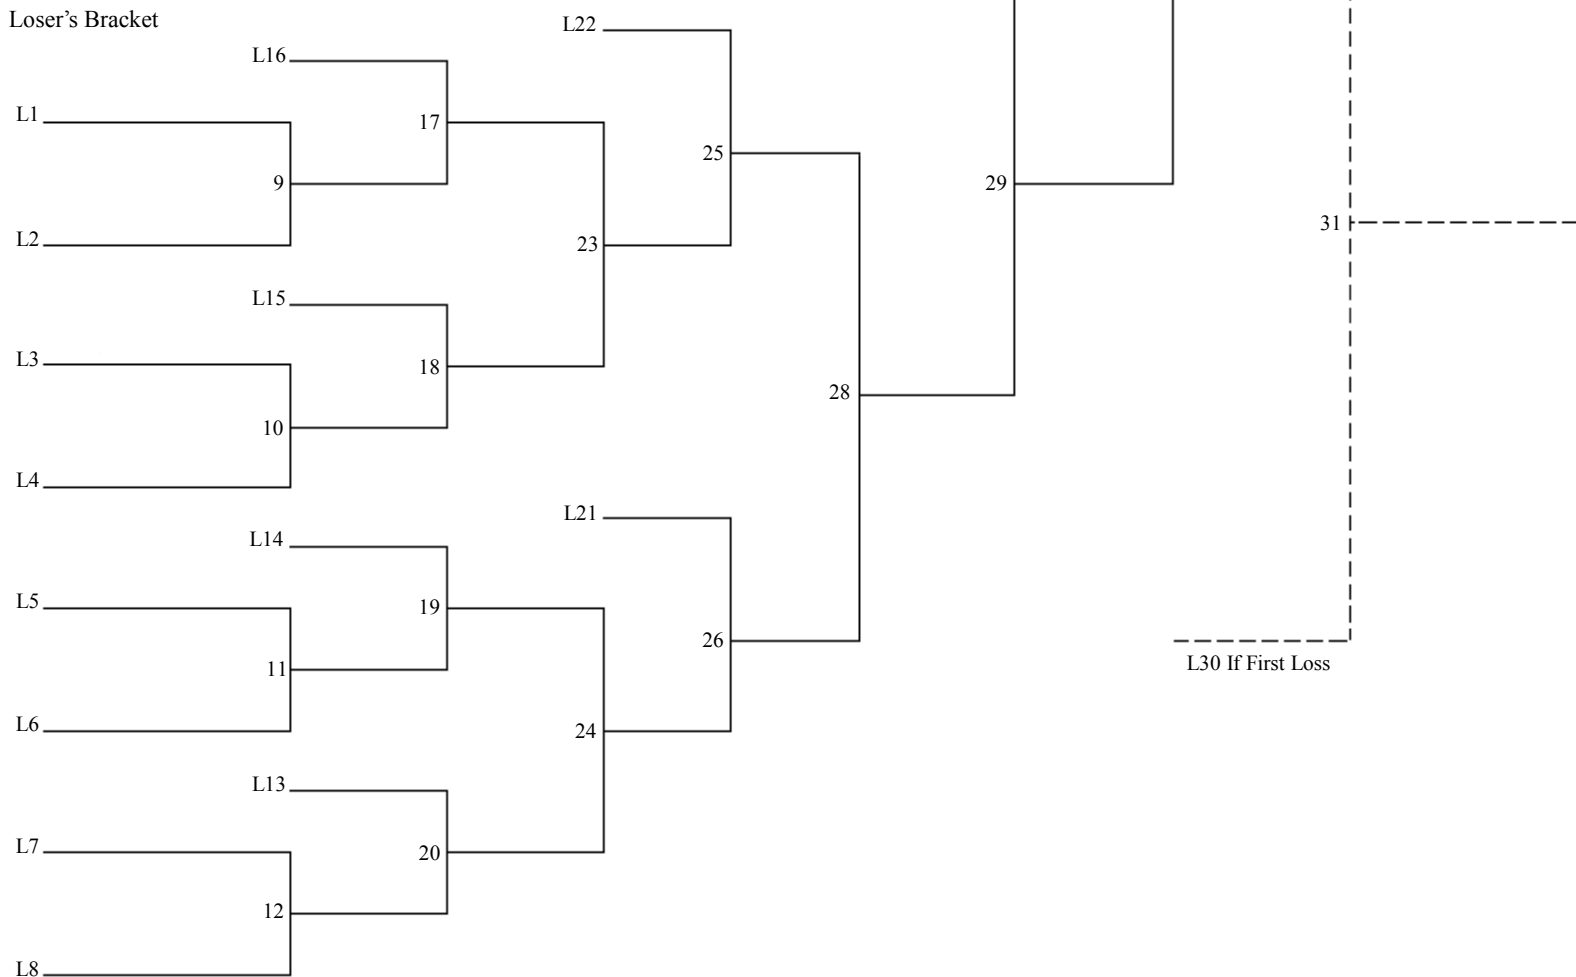

# 16 Team Double Elimination

L30 If First Loss