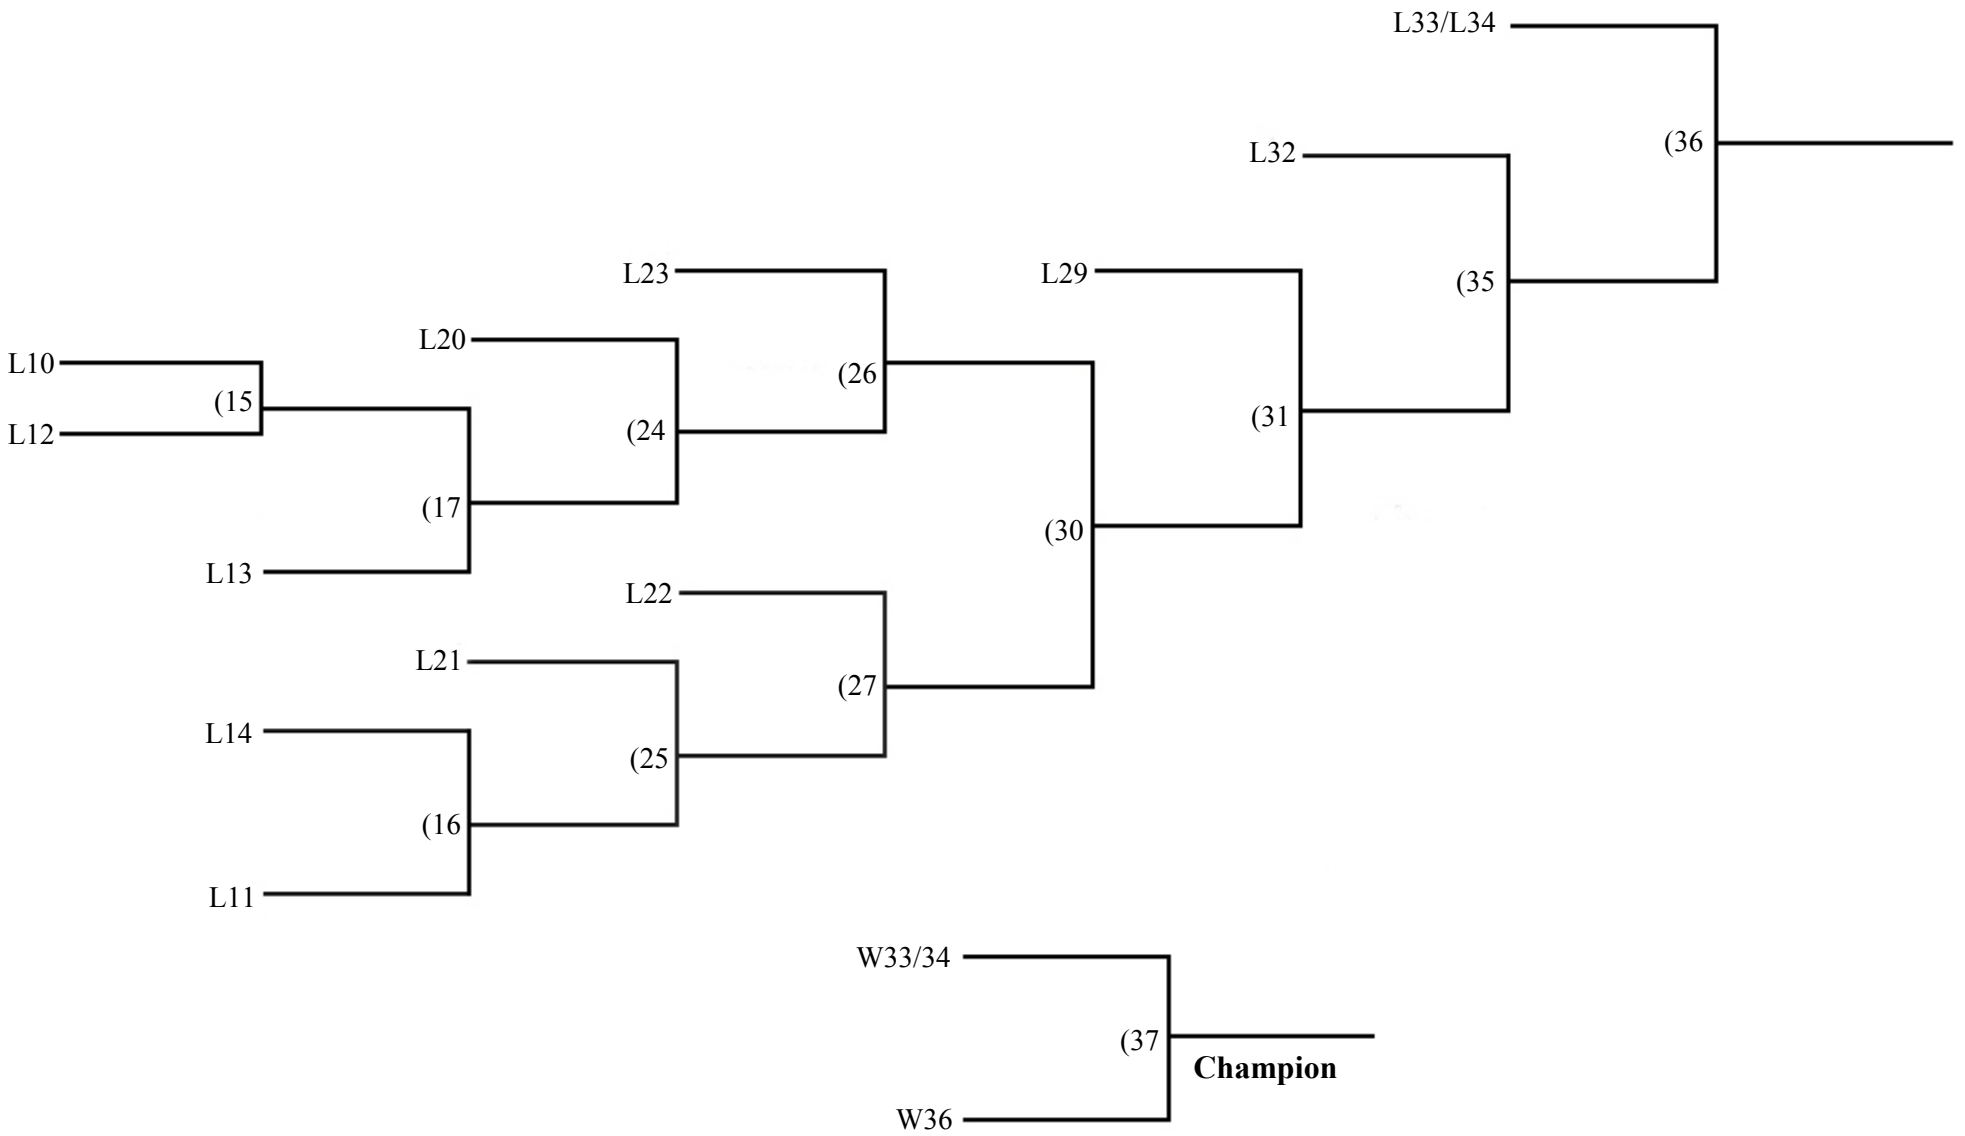

Winner's Bracket

13 Team Triple Elimination

Loser's Bracket 1

Loser's Bracket 2

Winner of Game 36 must beat the Winner of game 33/34 either 2 or 3 times based on the number of losses they have.