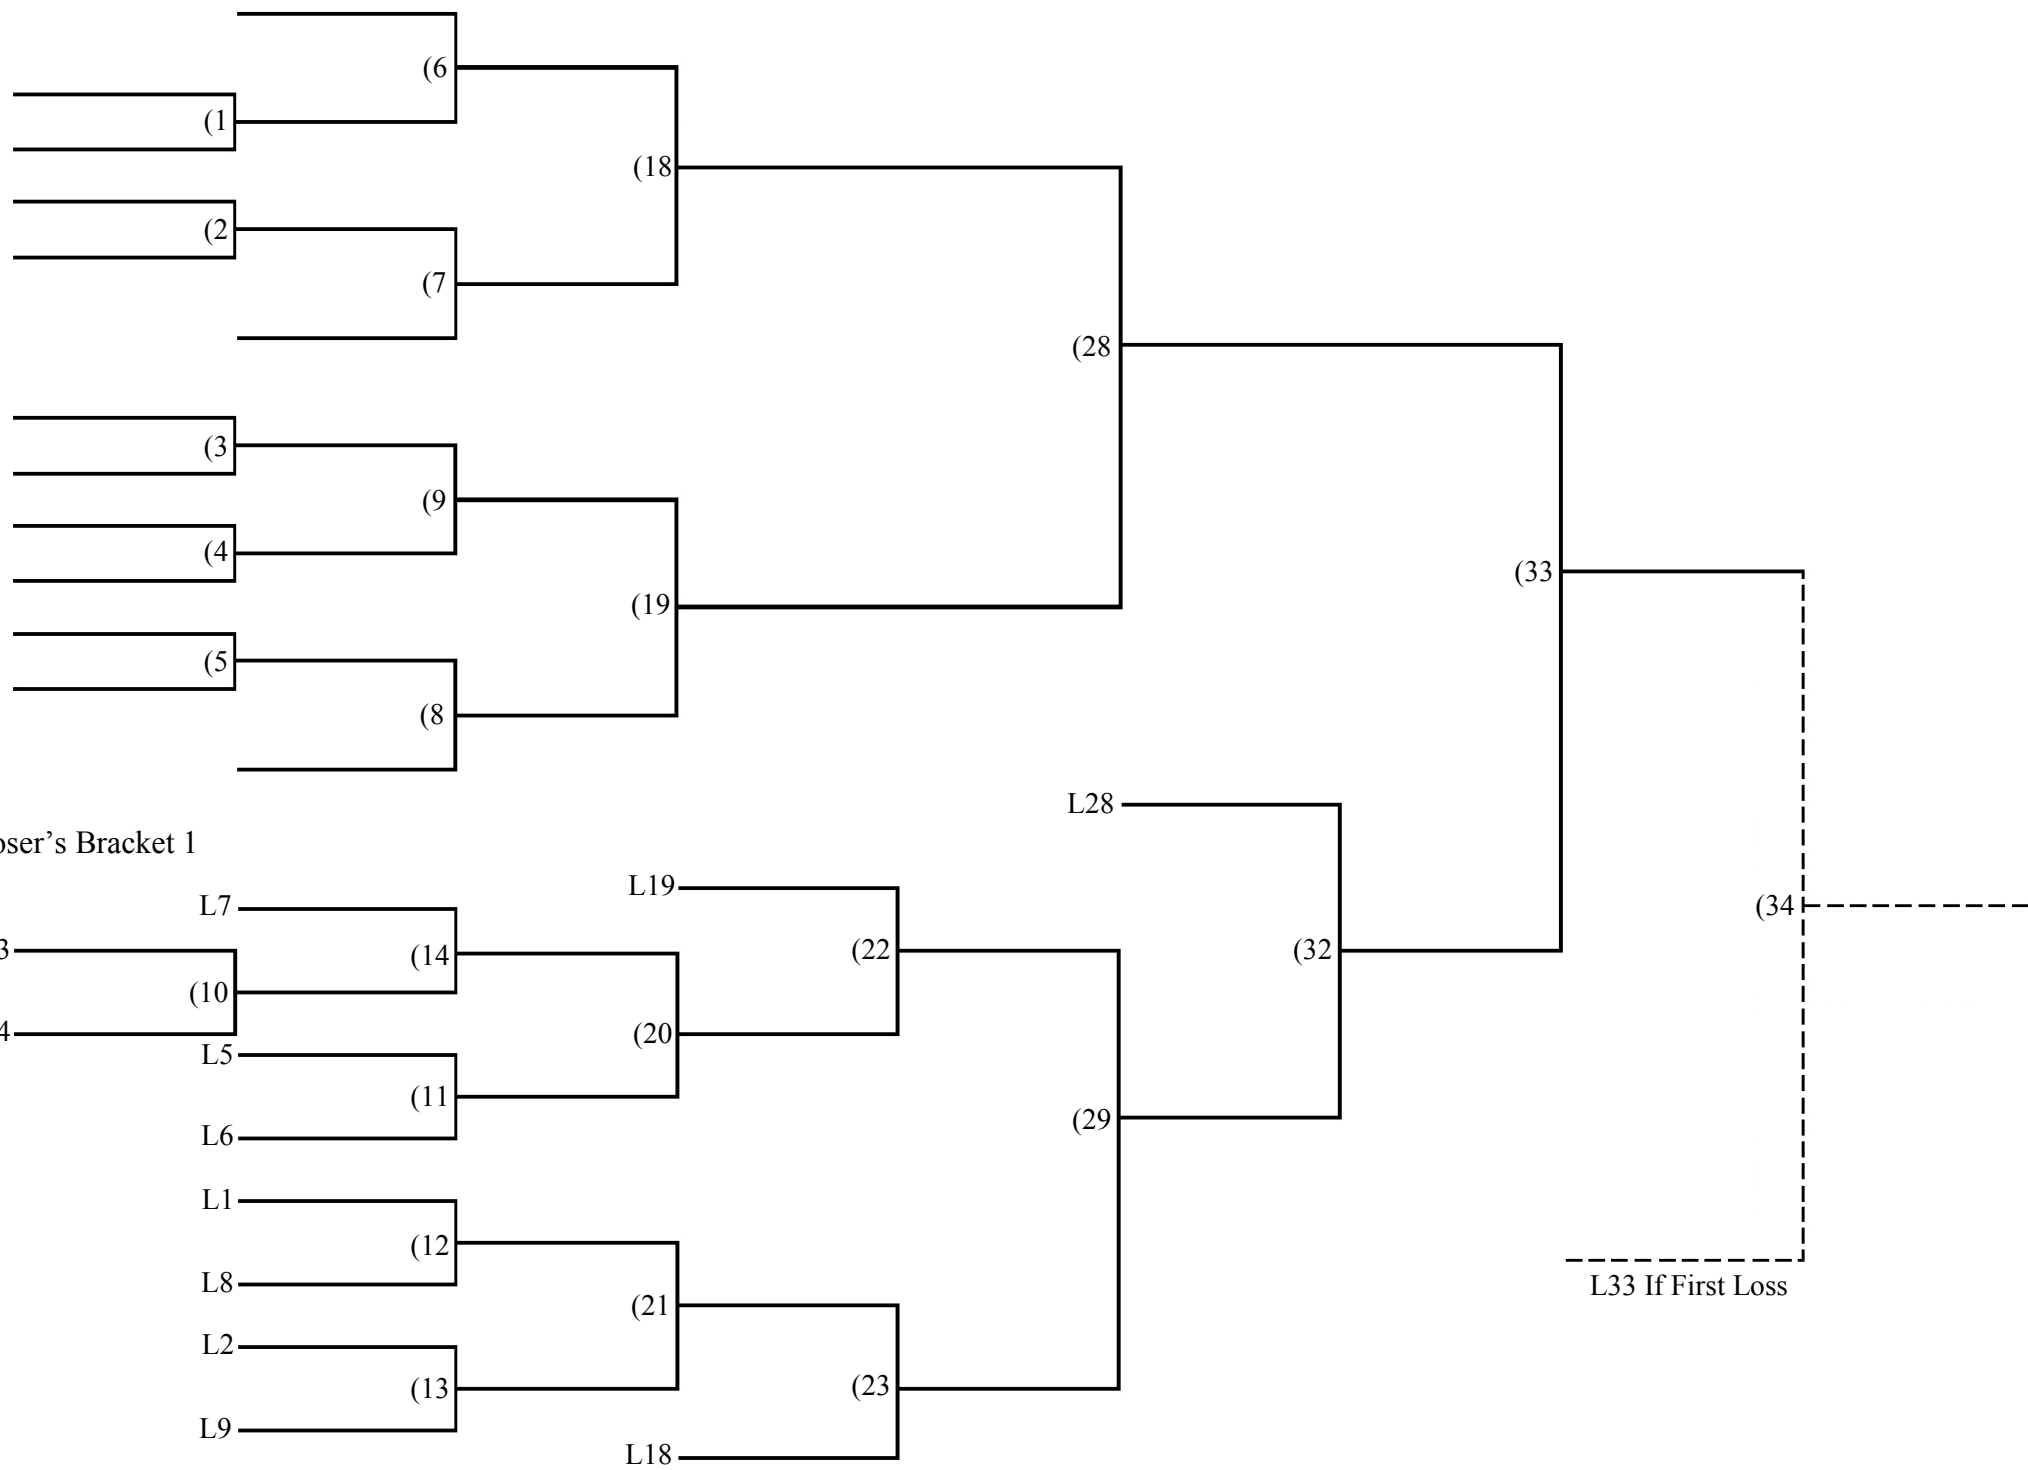

Winner's Bracket

13 Team Triple Elimination

Loser's Bracket 1

Loser's Bracket 2

Winner of Game 36 must beat the Winner of game 33/34 either 2 or 3 times based on the number of losses they have.