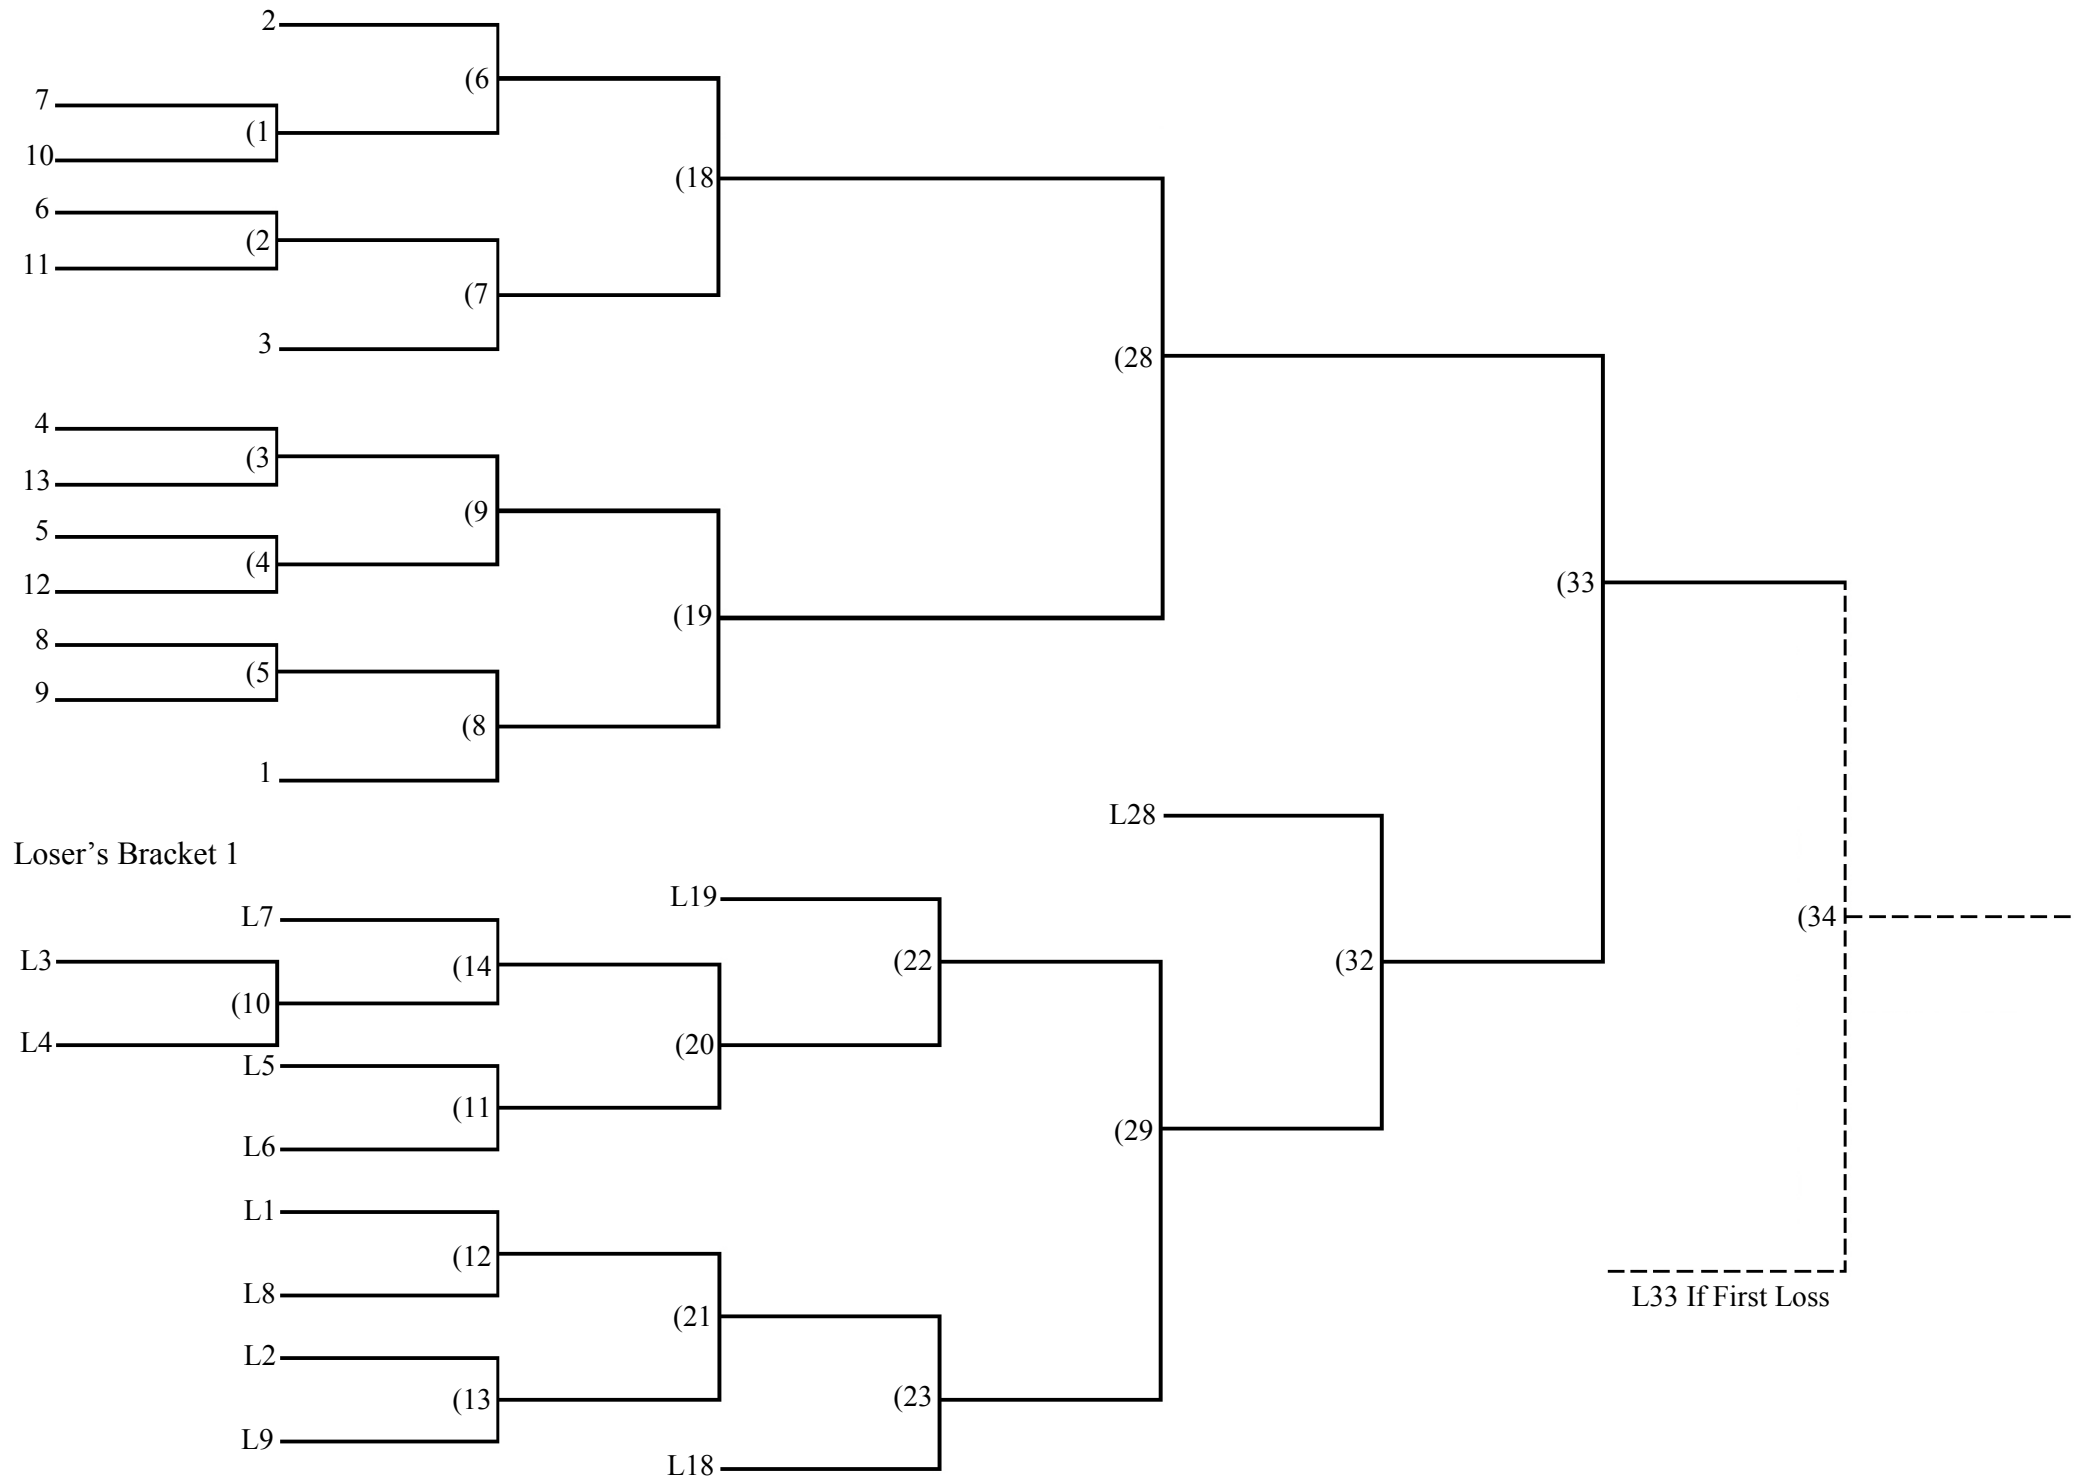

Winner's Bracket

13 Team Triple Elimination

Loser's Bracket 2

Winner of Game 36 must beat the Winner of game 33/34 either 2 or 3 times based on the number of losses they have.