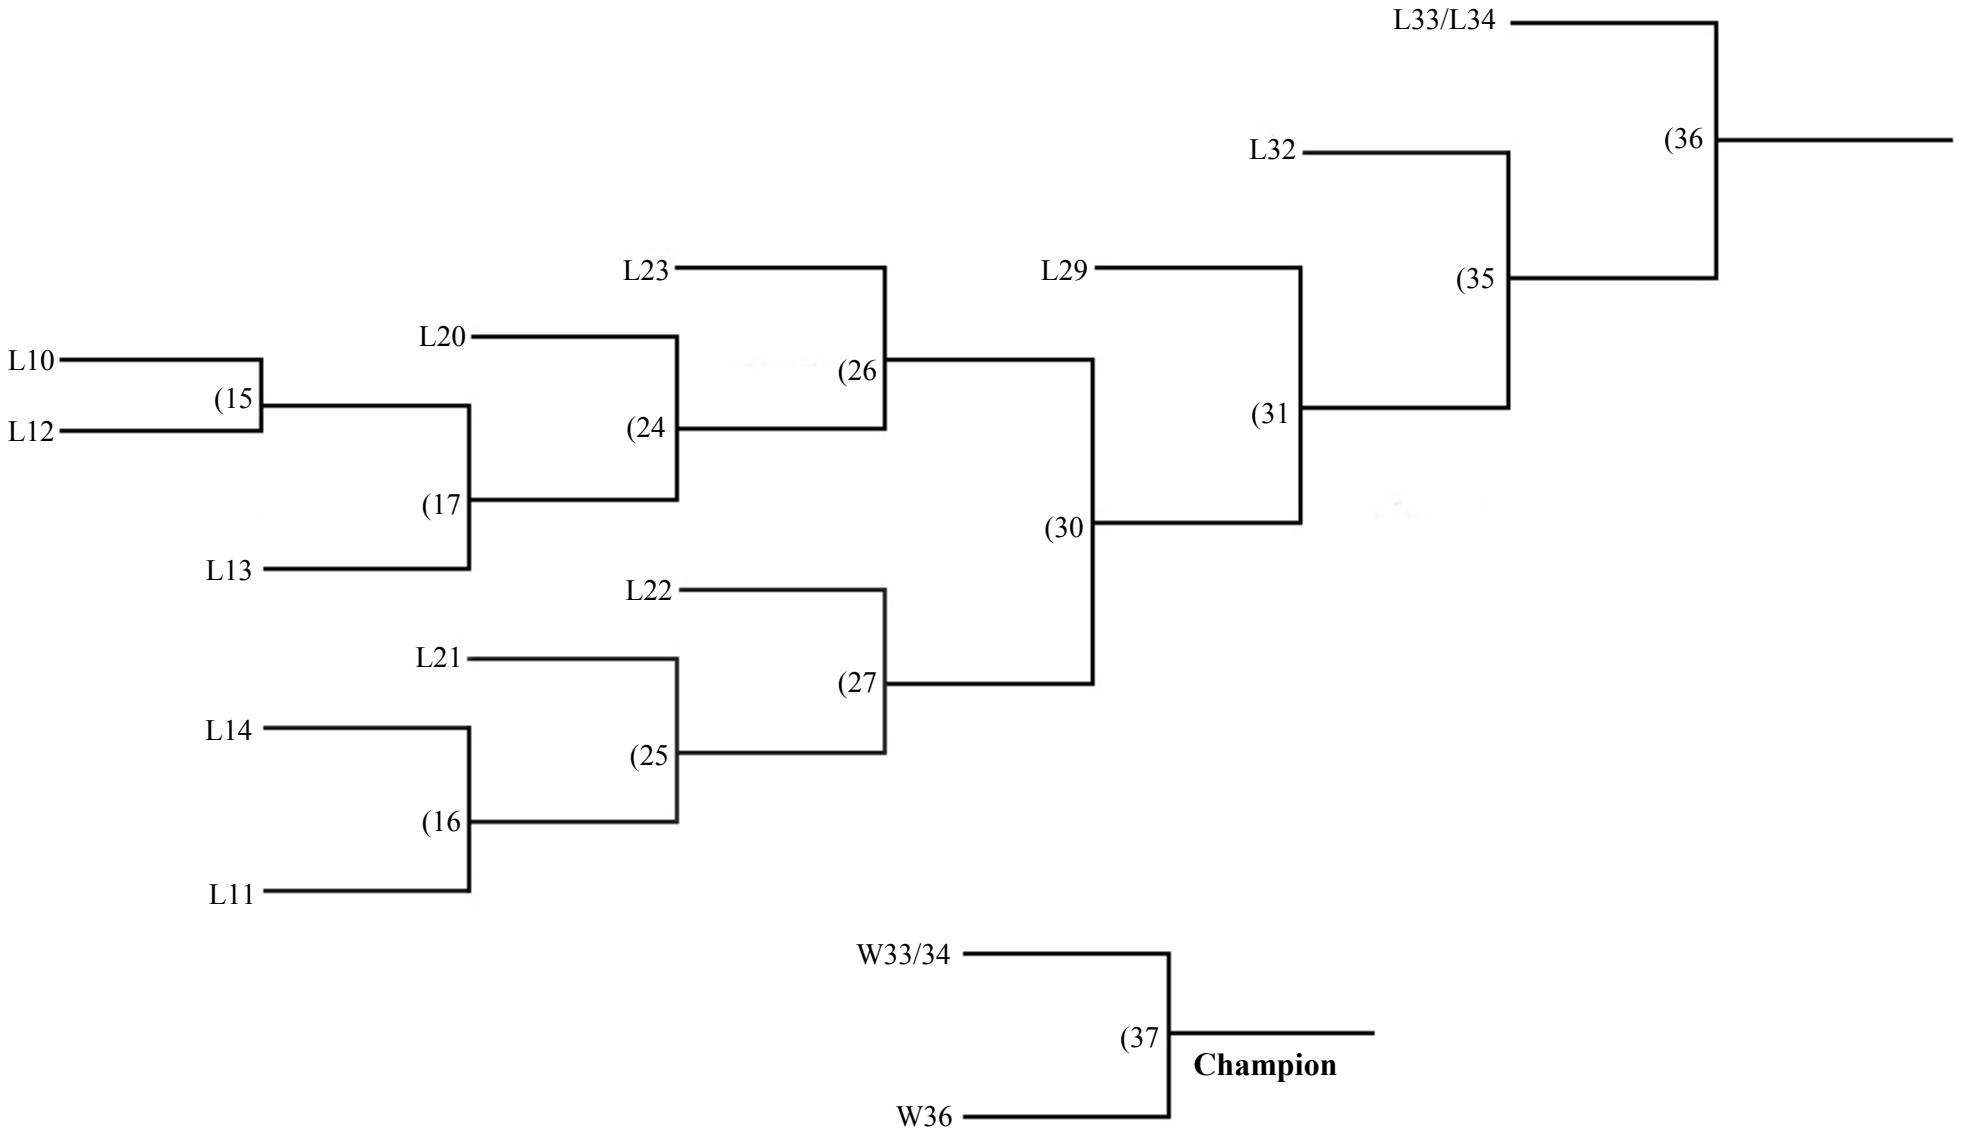

Winner's Bracket

13 Team Triple Elimination

Loser's Bracket 2

Winner of Game 36 must beat the Winner of game 33/34 either 2 or 3 times based on the number of losses they have.