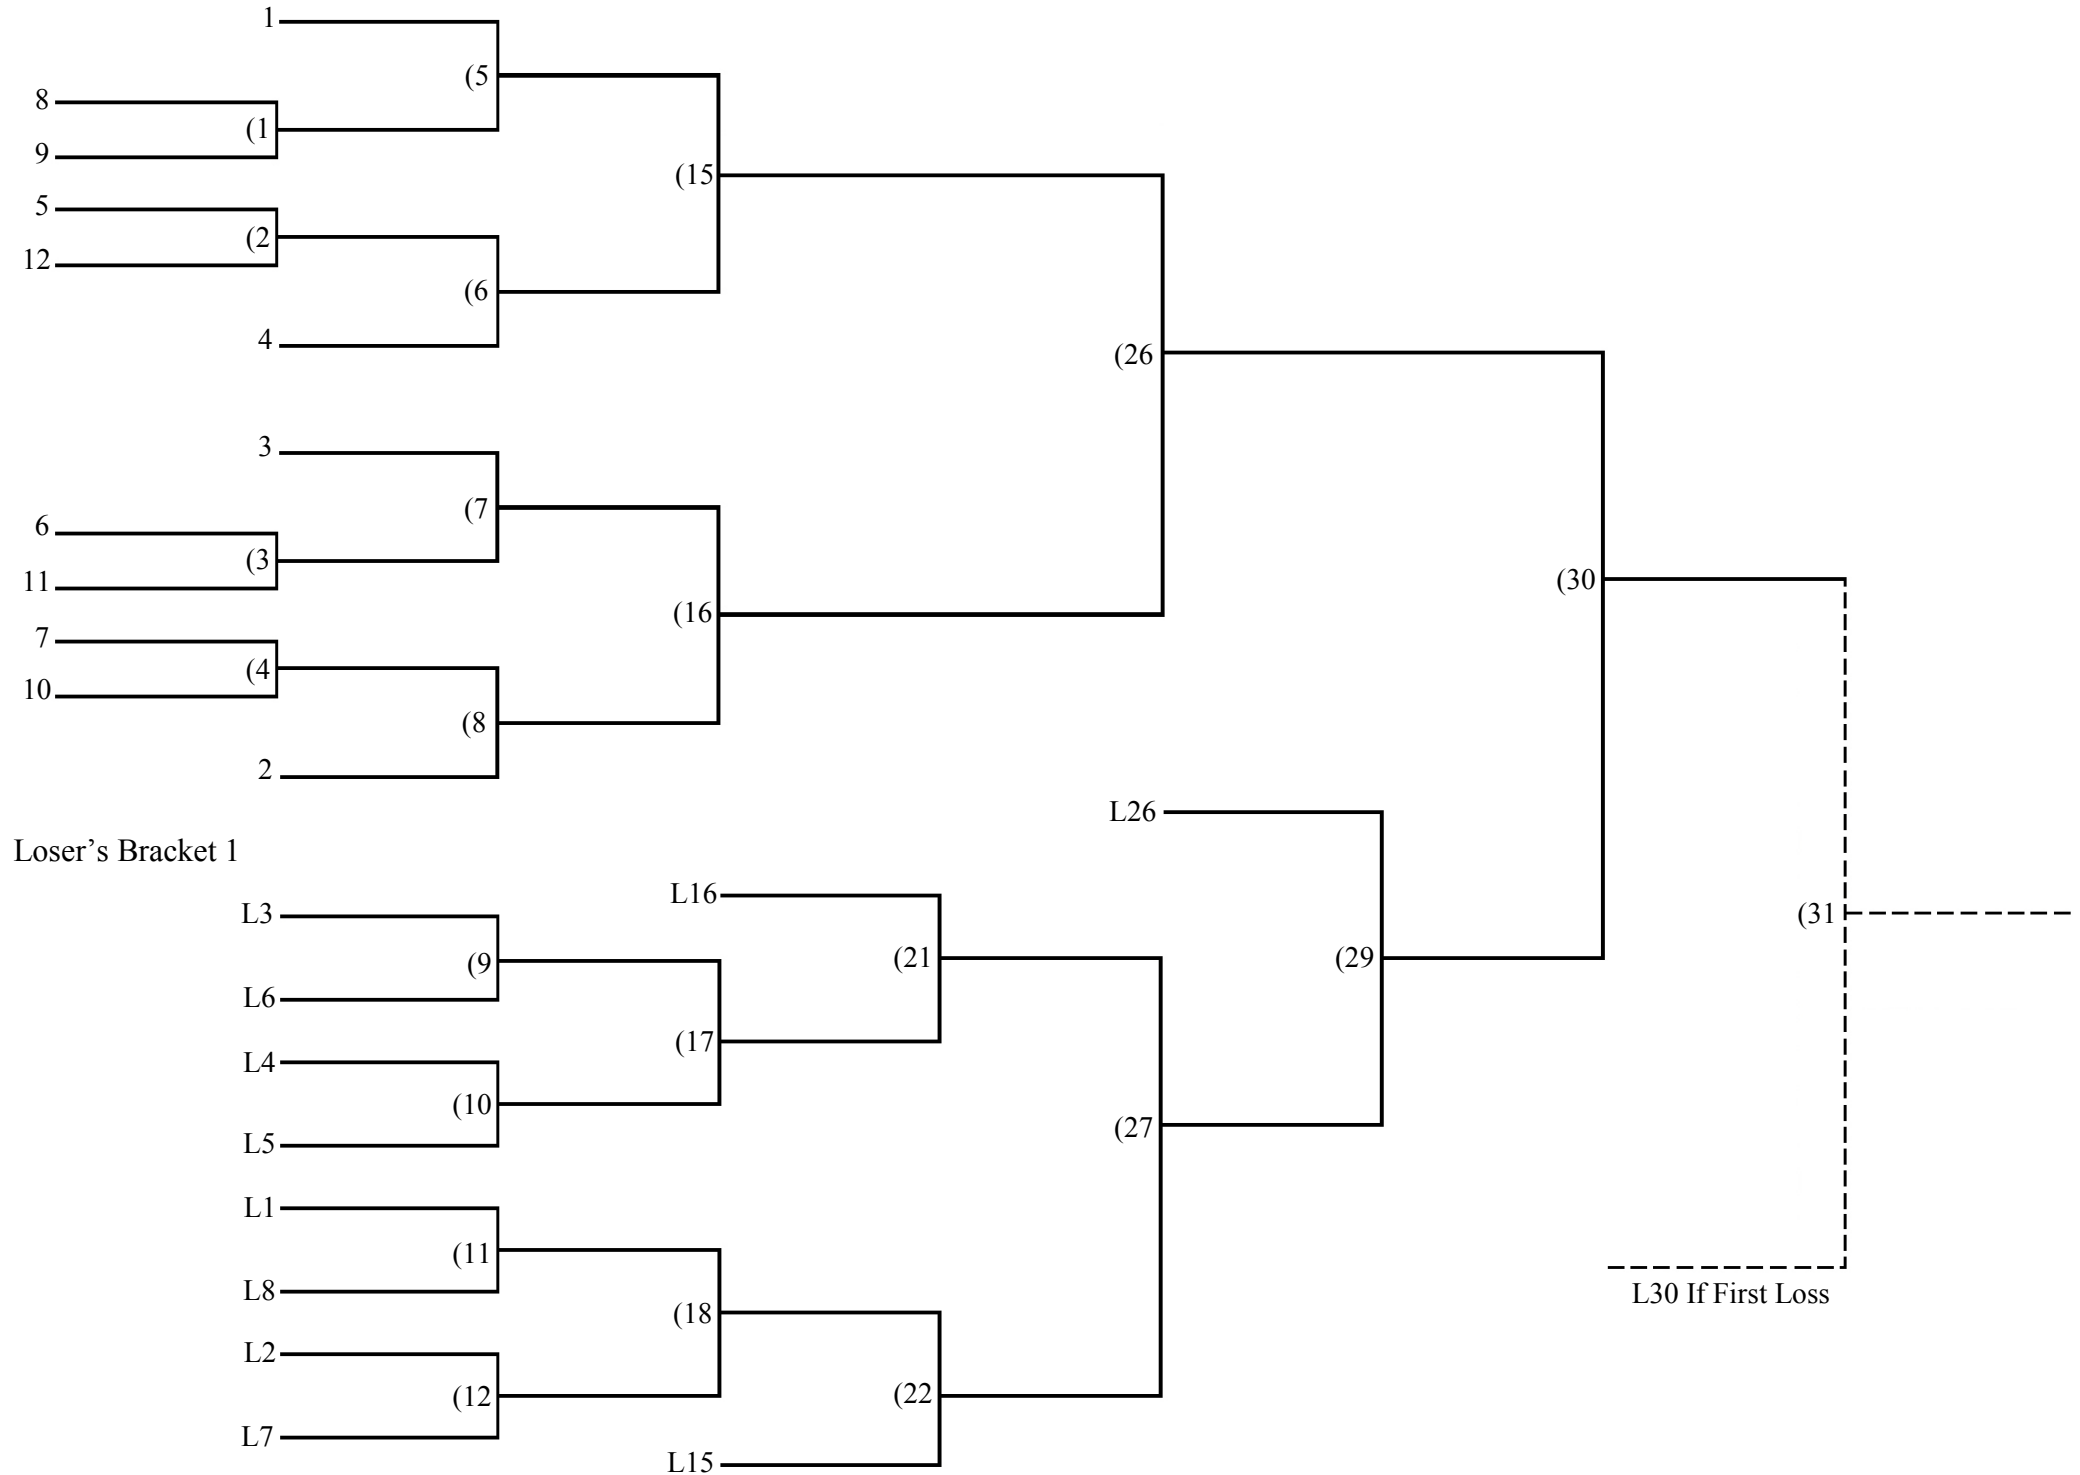

Winner's Bracket

12 Team Triple Elimination

Loser's Bracket 2

Winner of Game 33 must beat the Winner of game 30/31 either 2 or 3 times based on the number of losses they have.