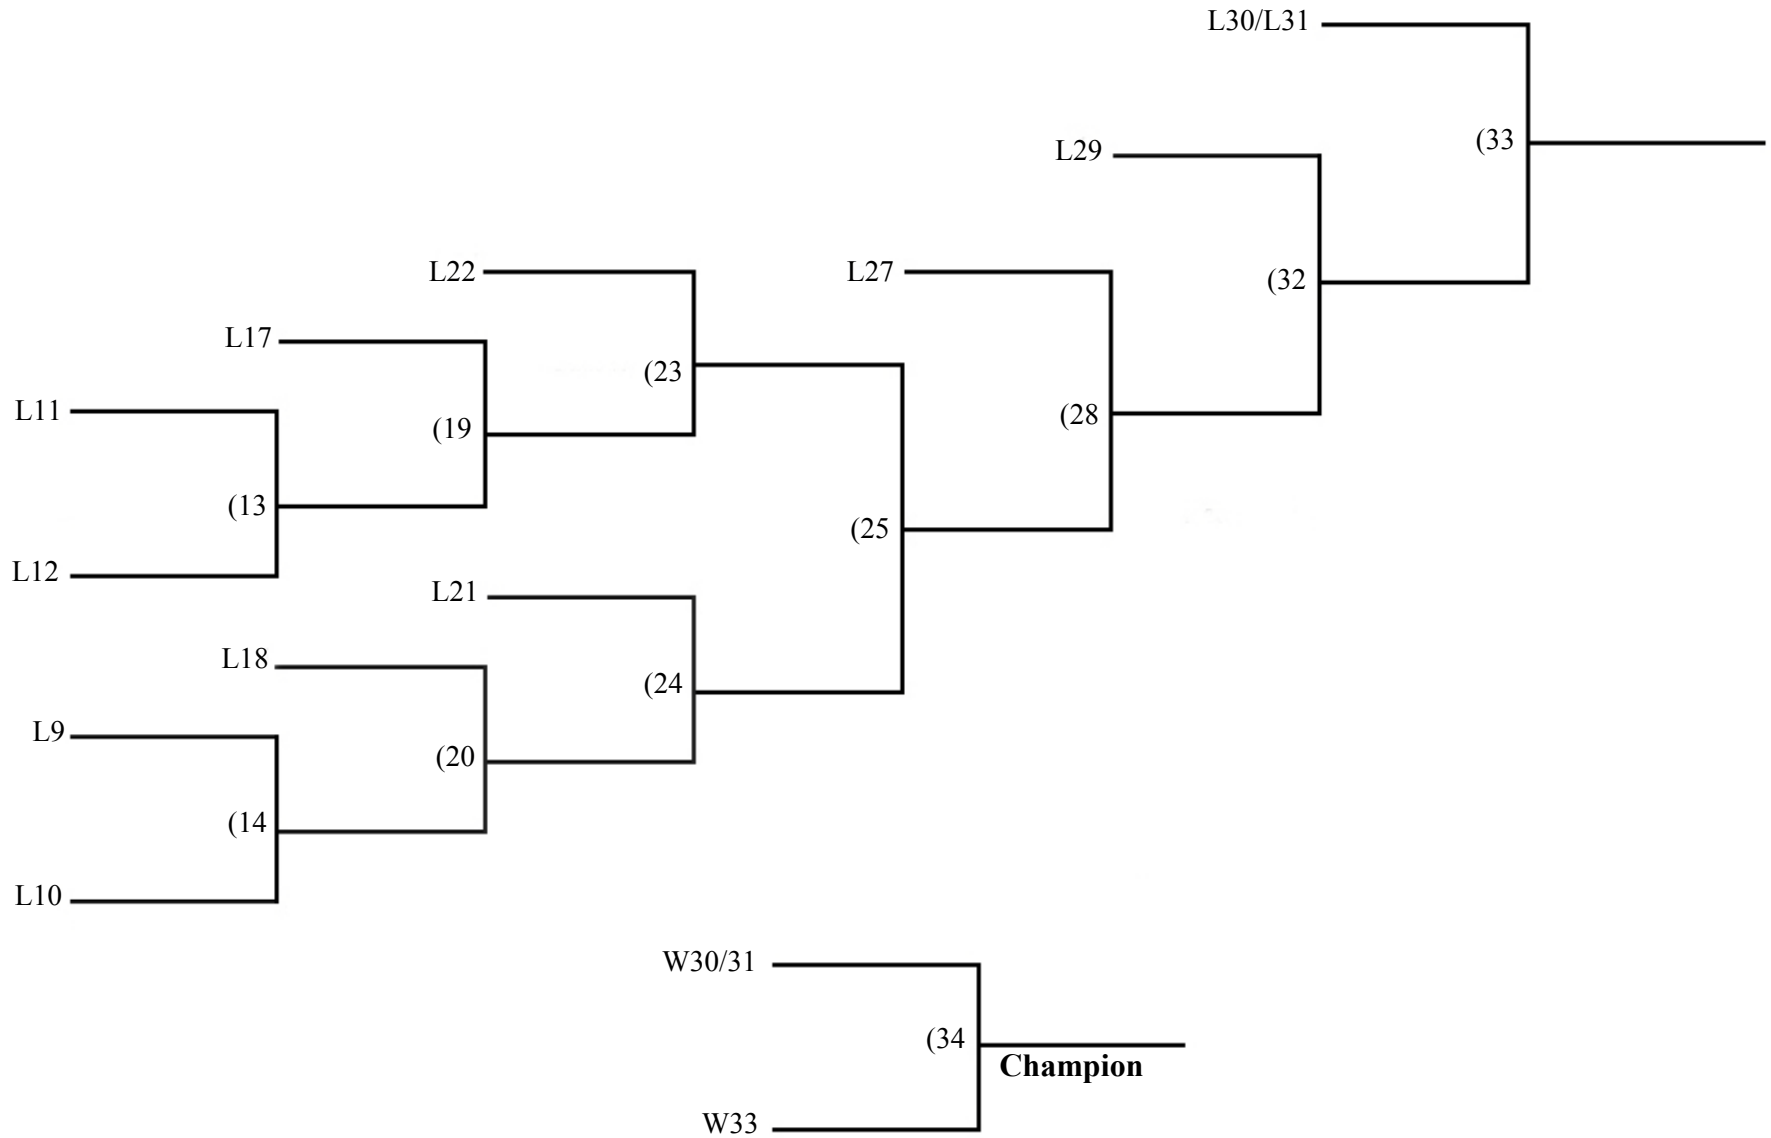

Winner's Bracket

12 Team Triple Elimination

Loser's Bracket 2

Winner of Game 33 must beat the Winner of game 30/31 either 2 or 3 times based on the number of losses they have.