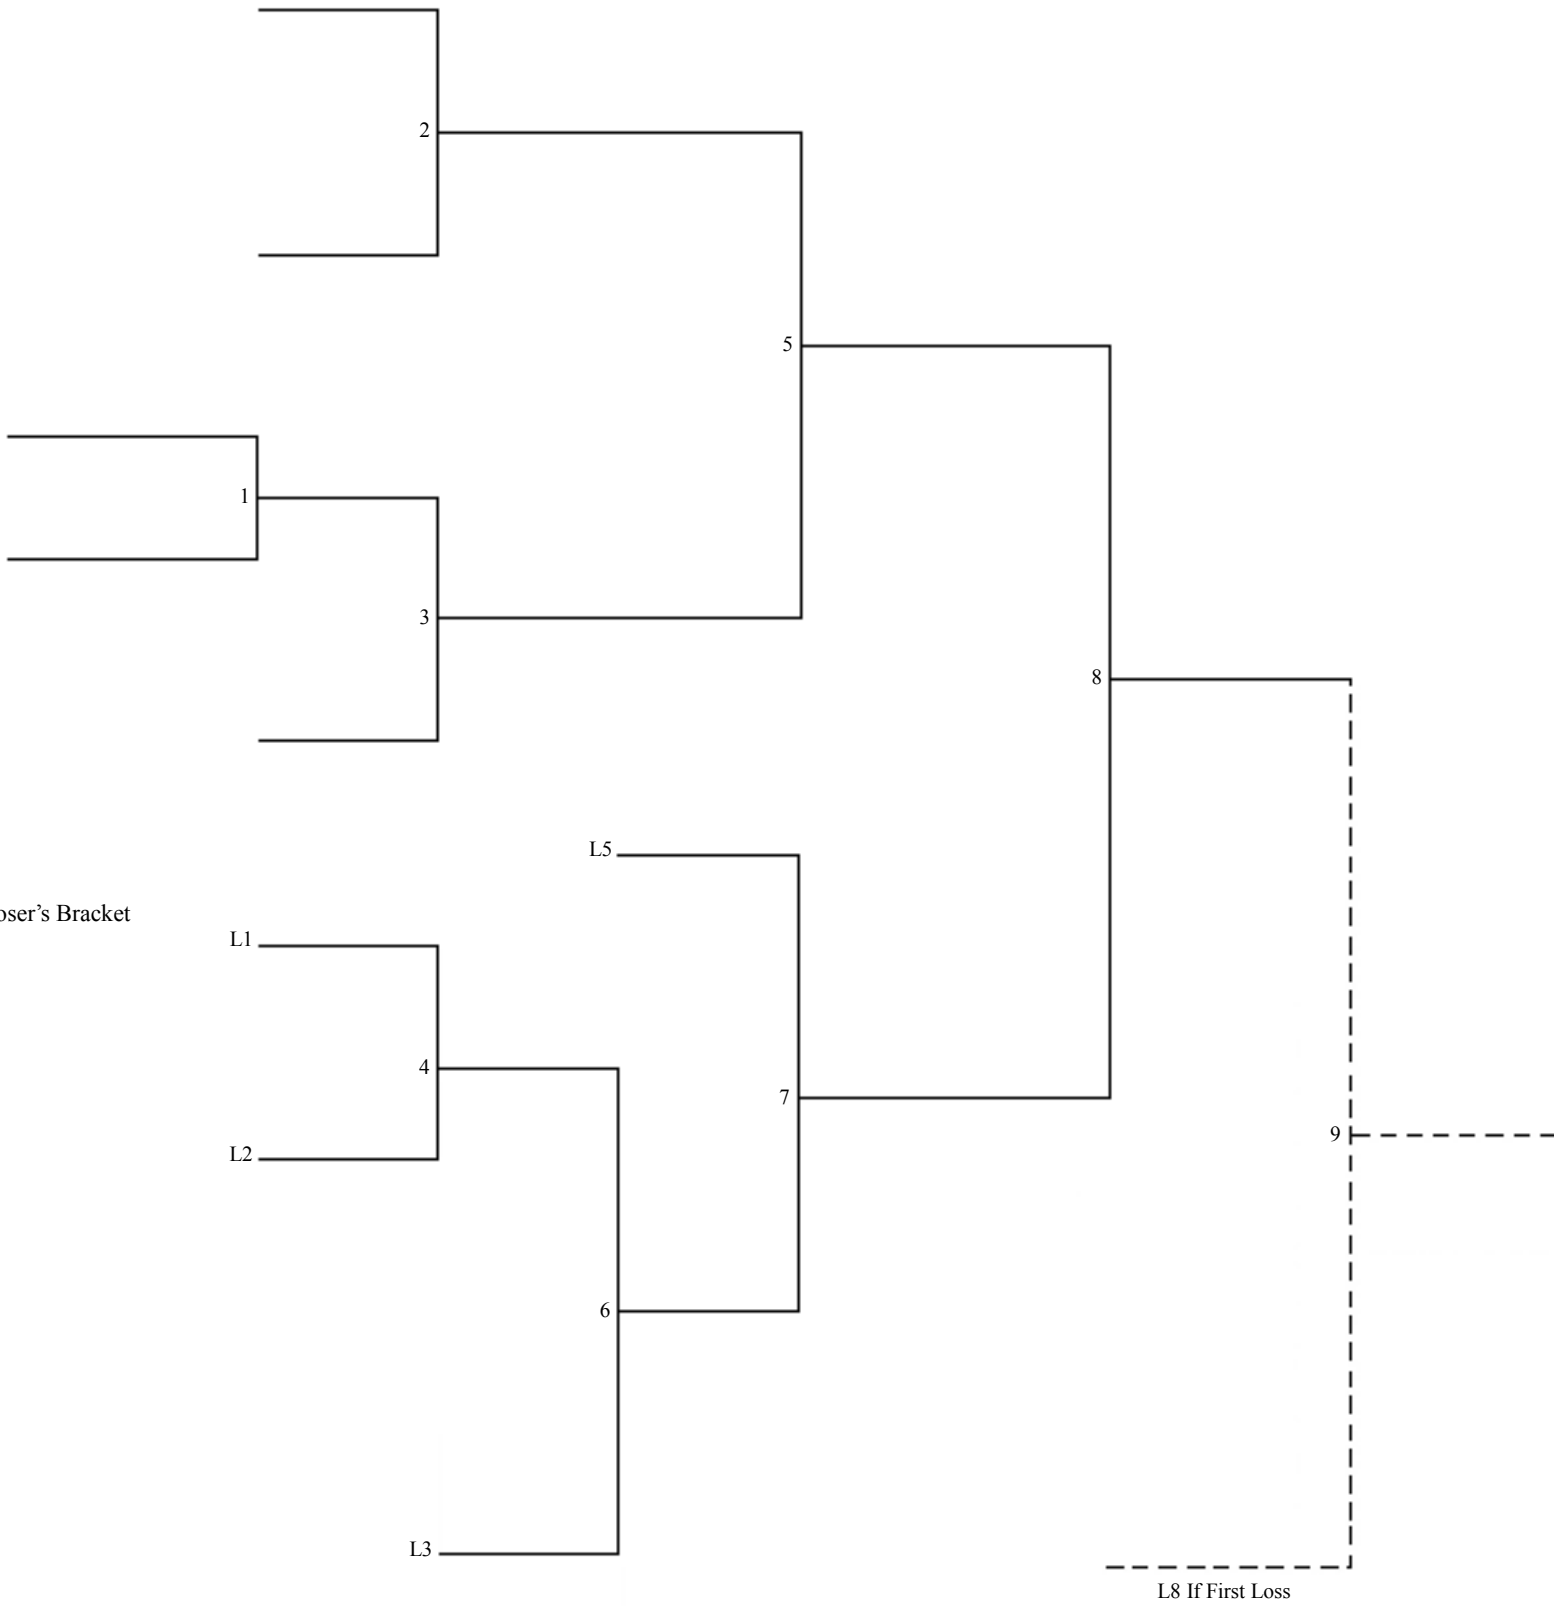

5 Team Double Elimination

Loser's Bracket

L8 If First Loss